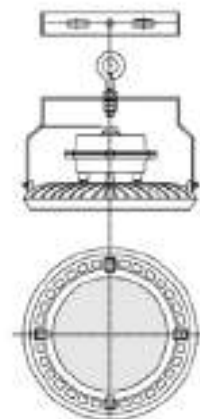

**100 W** Dia: Ø285 mm  
Height: 115 mm

**120 W** Dia: Ø285 mm  
Height: 115 mm

**150 W** Dia: Ø360 mm  
Height: 132 mm

**200 W** Dia: Ø360 mm  
Height: 132 mm