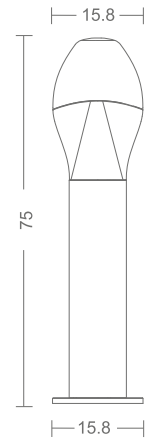

Wattage

10 W LED