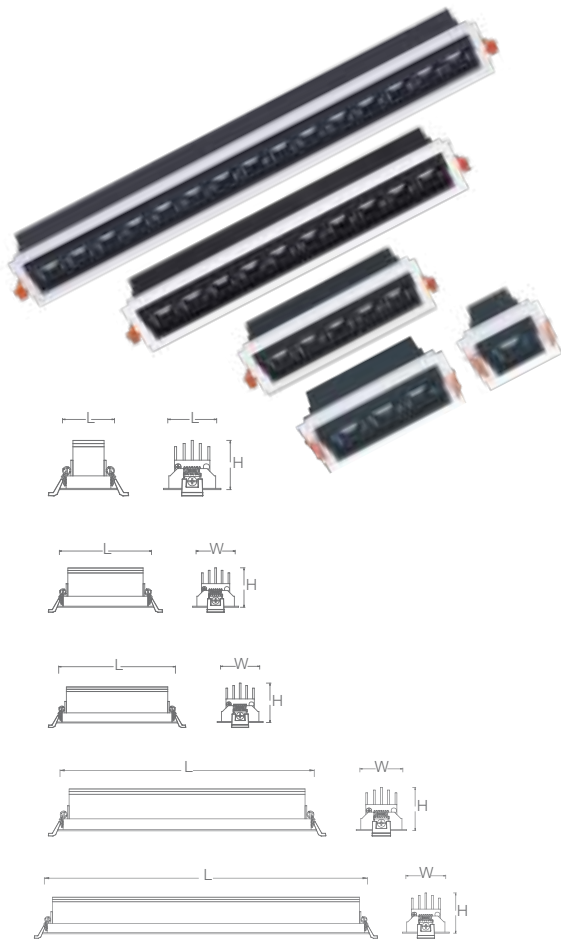

Retail Lights

Recess-mounted, COB based tiltable linear spotlight with die cast aluminium housing and 30° beam angle

Rene

Item Code	Wattage (w)	CCT (k)	Case No.
LRNE01S002XC	2	6500	60
LRNE01S002XN	2	4000	60
LRNE01S002XW	2	3000	60
LRNE01S006XC	6	6500	48
LRNE01S006XN	6	4000	48
LRNE01S006XW	6	3000	48
LRNE01S010XC	10	6500	40
LRNE01S010XN	10	4000	40
LRNE01S010XW	10	3000	40
LRNE01S020XC	20	6500	25
LRNE01S020XN	20	4000	25
LRNE01S020XW	20	3000	25
LRNE01S030XC	30	6500	20
LRNE01S030XN	30	4000	20
LRNE01S030XW	30	3000	20

2 W

Cutout: 50 x 47 mm
Length: 55 mm
Width: 55 mm
Height: 47 mm

6 W

Cutout: 111 x 47 mm
Length: 116 mm
Width: 55 mm
Height: 47 mm

10 W

Cutout: 153 x 47 mm
Length: 158 mm
Width: 55 mm
Height: 47 mm

20 W

Cutout: 286 x 47 mm
Length: 290 mm
Width: 55 mm
Height: 47 mm

30 W

Cutout: 419 x 47 mm
Length: 423 mm
Width: 55 mm
Height: 47 mm

IP20 rated strip light suitable for indoor applications with different colours and wattages. Standard 5.0 mtr roll