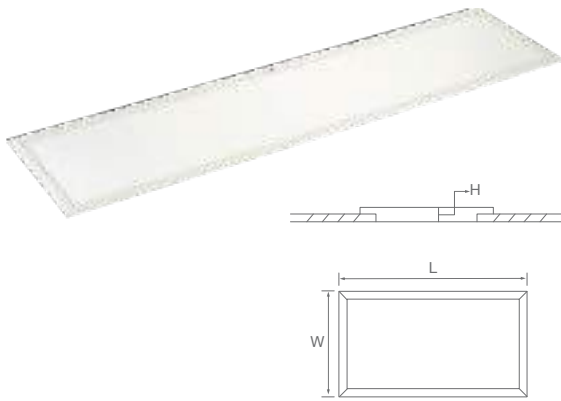

Panels

Ultra-slim panel made from extruded aluminium housing frame (pendant) 1 Ft x 4 Ft.

Sauver (Linear)

Item Code	Wattage (w)	CCT (k)	Case No.
LSVR03S042XC	42	6000	1
LSVR03S042XN	42	4000	1
LSVR03S042XW	42	3000	1

42 W

Length x Width: 1196 x 296 mm
Height: 10 mm

*Surface-mount option available

*Accessories separate

Recess-mounted panel with white powder-coated CRCA housing and full mounted acrylic diffuser (1 Ft x 1 Ft).