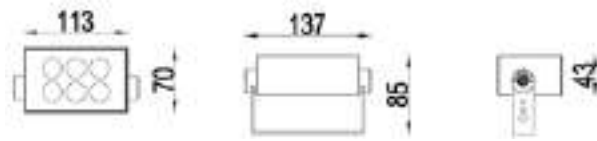

SPECIFICATIONS

Power Consumption	12 W
Luminous Flux	870 Lm @4000 K
Color Temperature	2700 K / 3000 K / 4000 K / 5000 K / 5700 K / 6500 K / RGB / RGBW
Beam Angle (50% I_{max})	8° / 15° / 30° / 40° / 60° / 80° / 30 x 60°
Input Voltage	DC24 V
Protection Class IEC	III
Control	DMX / RDM/DALI / Remote / On-Off
Power Factor	≥0.95
Housing	Die cast aluminium ADC12
Cover	Toughened glass
Dimensions	W 113 x H 70 / W 137 x H 85
IP Rating	IP66 / IP67
IK Rating	IK08
Mounting	Adjustable bracket
Operating Temperature	-35 °C ~ 60 °C (-31 °F ~ 140 °F)
THD	<10%
Lifespan	>50,000 Hrs (Ta=35 °C @L70)
Certificate	BIS / CE / RoHS