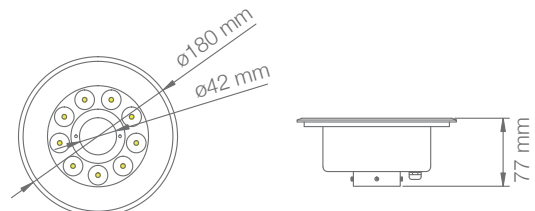

SPECIFICATIONS

Power Consumption	6 W / 9 W / 12 W / 15 W / 18 W
Luminous Flux	75 Lm/W at 3000 K
Color Temperature	2700 K / 3000 K / 4000 K / 5700K / RGB / RGBW
Beam Angle	10° / 15° / 30° / 45° / 60° / 90°
Input Voltage	AC100-240 V / DC24 V
Protection Class	IK07
Control	DMX / RDM / DALI / Remote / On-Off
Power Factor	≥0.95
Housing	Stainless steel body
Cover	Tempered glass
Dimensions	ø150 x H 76 / ø170 x H 76 / ø180 x H 76 / ø210 x H 76 / ø230 x H 76 / ø250 x H 76
IP Rating	IP68
IK Rating	IK07
Mounting	Surface mount with adjustable bracket
Operating Temperature	-30 °C ~ +45 °C
THD	<10%
Lifespan	>50,000 Hrs (Ta=30 °C @L70)
Certificate	BIS / CE / RoHS