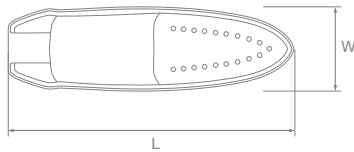

PCR

Item Code	Wattage (w)	CCT (k)	Case No.
LPCRSRT25WLC	25	5700	1
LPCRSRT25WLW	25	3000	1
LPCRSRT30WXC	30	5700	1
LPCRSRT30WXW	30	3000	1
LPCRSRT36WXC	36	5700	1
LPCRSRT36WXW	36	3000	1

25 / 30 / 36 W Dia: Ø42 mm

Length x Width x Height: 330 x 117 x 67 mm

Note: All street lights are available with THD <10%

IP66 rated street light with pressure die cast aluminium housing and polycarbonate cover