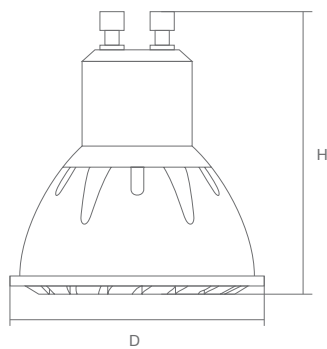

**12 W**  
Length: 73 mm  
Width: 73 mm  
Height: 95 mm

**20 W**  
Length: 95 mm  
Width: 95 mm  
Height: 110 mm

**30 W**  
Length: 115 mm  
Width: 115 mm  
Height: 125 mm

Decorative, energy efficient, flicker-free low power consumption bulb