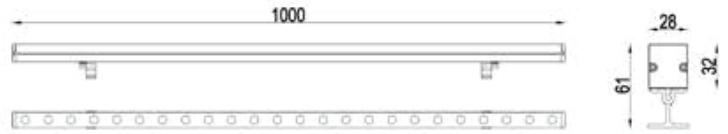

### SPECIFICATIONS

Power Consumption	24 W
Luminous Flux	1920 Lm @4000 K
Color Temperature	2700 K / 3000 K / 4000 K / 5000 K / 5700 K / 6500 K / RGB / RGBW
Beam Angle (50% I <sub>max</sub> )	17° / 23° / 33° / 46° / 15 x 27° / 21 x 53° / 25 x 80°
Input Voltage	DC24 V
Protection Class IEC	III
Control	DMX / RDM / DALI / Remote / On-Off
Power Factor	≥0.95
Housing	Extruded aluminum 6063
Cover	Toughened glass
Dimensions	W 1000 / W 28 x H 61
IP Rating	IP66 / IP67
IK Rating	IK08
Mounting	Adjustable bracket
Operating Temperature	-35 °C ~ 60 °C (-31 °F ~ 140 °F)
THD	<10%
Lifespan	>50,000 Hrs (Ta=35 °C @L70)
Certificate	BIS / CE / RoHS