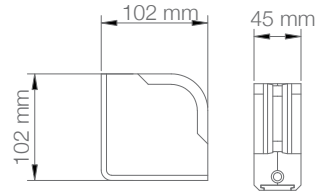

SPECIFICATIONS

Power Consumption	6 W
Luminous Flux	28 Lm / W at 3000 K
Color Temperature	2700 K / 3000 K / 4000 K / R / G / B
Beam Angle	3 x 180°
Input Voltage	DC24 V / 100-277 V
Control	DMX / RDM / DALI / Remote / On-Off
Power Factor	≥0.95
Housing	Aluminium body
Cover	PMMA lens
Dimensions	102 x 45 x 102
IP Rating	IP66
IK Rating	IK10
Mounting	Surface mount
Operating Temperature	-30 °C ~ +45 °C
THD	<10%
Lifespan	>50,000 Hrs (Ta=30 °C @L70)
Certificate	BIS / CE / RoHS