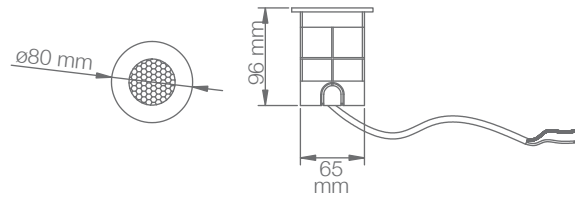

**JQL-GBLB006W**

**Features**

- Recessed luminaire is suitable for a wide range of wallwashing, accent, surface grazing applications in architectural, hospitality and retail environments
- Multiple customisation options to illuminate interior walls, exterior facades and unique architectural details. Drive-over 4000 Kg at max 40 Km/h. Designed to last in extremely harsh environments
- Intelligent dynamic, tunable, white grazing; DMX and DALI controllable, easy to install with the integrated universal power supply and connect via combined power and data connectors