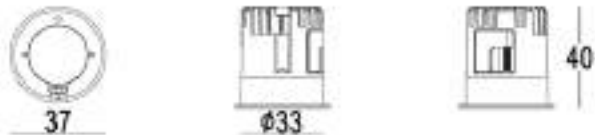

SPECIFICATIONS

Power Consumption	2 W
Luminous Flux	130 Lm @4000 K
Color Temperature	2700 K / 3000 K / 4000 K / 5000 K / 5700 K / 6500 K
Beam Angle (50% I_{max})	55 x 70°
Input Voltage	DC24 V
Protection Class IEC	III
Control	DMX / RDM / DALI / Remote / On-Off
Power Factor	≥0.95
Dimensions	Ø37 / W 33 / H 40
Housing	Die cast aluminum ADC12
Cover	PC
IP Rating	IP66
IK Rating	IK08
Mounting	Recessed
Operating Temperature	-35 °C ~ 60 °C (-31 °F ~ 140 °F)
THD	<10%
Lifespan	>50,000 Hrs (Ta=35 °C @L70)
Certificate	BIS / CE / RoHS