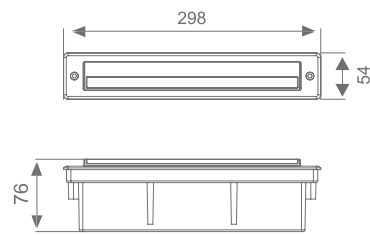

Luke

Features

Die cast aluminium housing
Opal white polycarbonate diffuser
90 V - 260 V AC
Warm white
IP54

Product Code

LBRK02S105XW

Wattage

10 x 0.5 W LED

Nash

Features

Die cast aluminium housing
Transparent tempered glass diffuser
Grey finish
90 V - 260 V AC
Warm white
IP54

Product Code

LFLT01S105XW

Wattage

10 x 0.5 W LED