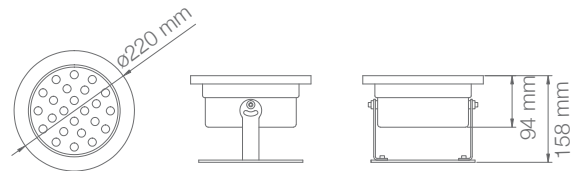

SPECIFICATIONS

Power Consumption	6 W / 9 W / 12 W / 18 W / 24 W / 36 W
Luminous Flux	75 Lm/W at 3000 K
Color Temperature	2700 K / 3000 K / 4000 K / 5700 K / RGB / RGBW
Beam Angle	10° / 15° / 30° / 45° / 60° / 90°
Input Voltage	AC100-240 V / DC24 V
Protection Class	IK07
Control	DMX / RDM / DALI / Remote / On-Off
Power Factor	≥0.95
Housing	stainless steel body
Cover	Tempered glass
Dimensions	ø115 x H 145 / ø158 x H 150 / ø193 x H 200 / ø215 x H 215 / ø238 x H 250
IP Rating	IP68
IK Rating	IK07
Mounting	Surface mount with adjustable bracket
Operating Temperature	-30 °C ~ +45 °C
THD	<10%
Lifespan	>50,000 Hrs (Ta= 30 °C @L70)
Certificate	BIS / CE / RoHS