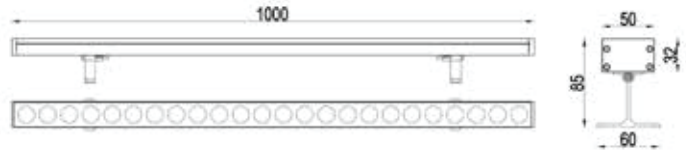

SPECIFICATIONS

Power Consumption	48 W
Luminous Flux	3840 Lm @4000 K
Color Temperature	2700 K / 3000 K / 4000 K / 5000 K / 5700 K / 6500 K / RGB / RGBW
Beam Angle (50% I_{max})	10° / 15° / 30° / 45° / 60° / 80° / 12 x 20° / 12 x 45°
Input Voltage	AC220 V / DC24 V
Protection Class IEC	III
Control	DMX / RDM / DALI / Remote / On-Off
Power Factor	≥0.95
Housing	Extruded aluminum 6063
Cover	Toughened glass
Dimensions	W 1000 / W 60 / W 50 x H 85
IP Rating	IP66 / IP67
IK Rating	IK08
Mounting	Adjustable bracket
Operating Temperature	-35 °C ~ 60 °C (-31 °F ~ 140 °F)
THD	<10%
Lifespan	>50,000 Hrs (Ta=35 °C @L70)
Certificate	BIS / CE / RoHS