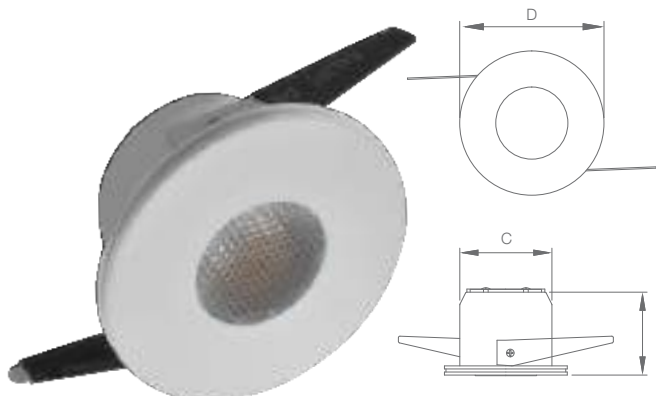

**6 W**  
Length: 125 mm  
Width: 125 mm  
Height: 45 mm

**12 W**  
Length: 175 mm  
Width: 175 mm  
Height: 45 mm

**18 W**  
Length: 225 mm  
Width: 225 mm  
Height: 45 mm

Recess-mounted spotlight with aluminium housing & prismatic diffuser (white finish)