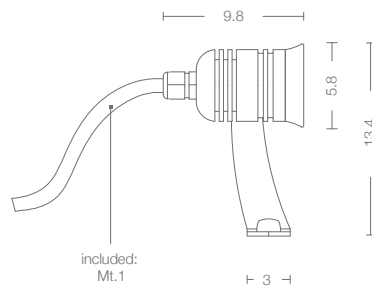

Lyras 65

Features

Decorative fixture (3000 K)
Transparent glass diffuser
30° Narrow beam
IP67
IK08

Product Code

4699LL5H.BRZ

Wattage

5 W LED