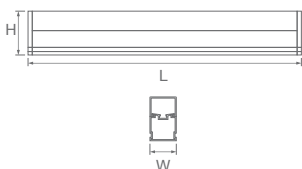

Glaze Ultra (PC)

Item Code	Wattage (w)	CCT (k)	Case No.
LGLZPCX022XC	22	6500	20
LGLZPCX022XW	22	3000	20

22 W

Length: 1145 mm
Width: 30 mm
Height: 40 mm