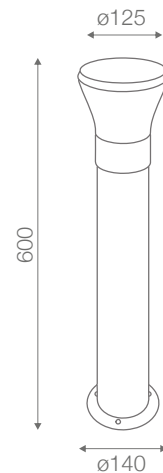

Cone Bollard

Features

Die cast aluminium housing
Opal diffuser with in-built LED
IP65

Product Code

LBLDCON010XW

Wattage

10 W LED