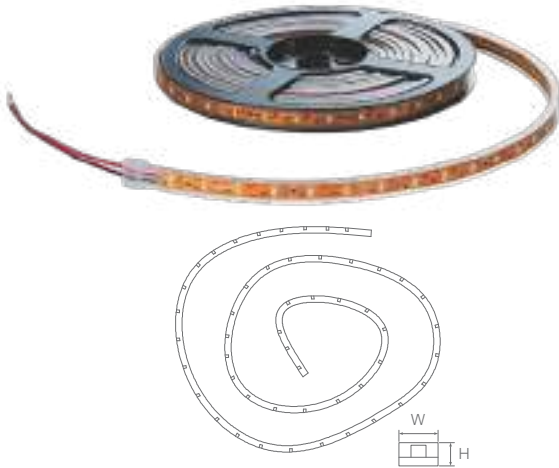

Retail Lights

IP65 rated strip light suitable for outdoor applications with different colours and wattages. Standard 5.0 mtr roll

Outdoor Strip Light (24 V DC)

Item Code	Wattage (w)	CCT (k)	Case No.
LSTP04X005XC	25	6000	5
LSTP04X005XW	25	3000	5
LSTP04X015XC	75	6000	5
LSTP04X015XW	75	3000	5
LSTP04X008XM	40	RGB	5
LSTP04X015XM	75	RGB	5

25 W

Width: 10 mm
Height: 4.5 mm

40 W

Width: 10 mm
Height: 4.5 mm

75 W

Width: 10 mm
Height: 4.5 mm