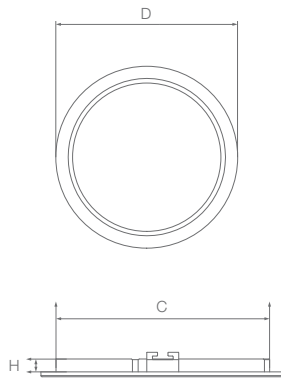

Downlights

Recess-mounted round panel with die cast aluminium housing

Nero Plus (Round)

Item Code	Wattage (w)	CCT (k)	Case No.
LNRP01R003XC	3	6000	20
LNRP01R003XN	3	4000	20
LNRP01R003XW	3	3000	20
LNRP01R006XC	6	6000	20
LNRP01R006XN	6	4000	20
LNRP01R006XW	6	3000	20
LNRP01R009XC	9	6000	20
LNRP01R009XN	9	4000	20
LNRP01R009XW	9	3000	20
LNRP01R012XC	12	6000	10
LNRP01R012XN	12	4000	10
LNRP01R012XW	12	3000	10
LNRP01R015XC	15	6000	10
LNRP01R015XN	15	4000	10
LNRP01R015XW	15	3000	10
LNRP01R018XC	18	6000	10
LNRP01R018XN	18	4000	10
LNRP01R018XW	18	3000	10
LNRP01R022XC	22	6000	10
LNRP01R022XN	22	4000	10
LNRP01R022XW	22	3000	10

3 W Cutout: Ø 72 mm
Height: 20 mm

6 W Cutout: Ø 105 mm
Height: 20 mm

9 W Cutout: Ø 105 mm
Height: 20 mm

12 W Cutout: Ø 128 mm
Height: 20 mm

15 W Cutout: Ø 155 mm
Height: 20 mm

18 W Cutout: Ø 155 mm
Height: 20 mm

22 W Cutout: Ø 174 mm
Height: 20 mm