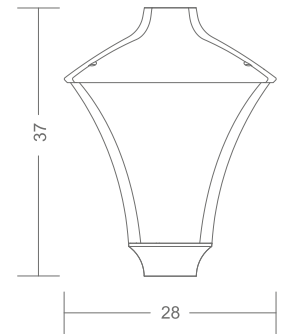

Base Cap

E27

Morphis

Features

Decorative fixture (3000 K)
Die cast aluminium housing
Transparent diffuser
Grey colour
IP65

Product Code

175L12H.NHG