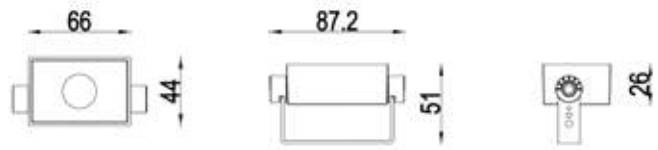

SPECIFICATIONS

Power Consumption	3 W
Luminous Flux	210 Lm @4000 K
Color Temperature	2700 K / 3000 K / 4000 K / 5000 K / 5700 K / 6500 K
Beam Angle (50% I_{max})	8° / 15° / 30° / 40° / 60° / 80° / 30 x 60°
Input Voltage	DC24 V
Protection Class IEC	III
Control	DMX / RDM / DALI / Remote / On-Off
Power Factor	≥0.95
Housing	Die cast aluminum ADC12
Cover	Toughened glass
Dimensions	W 66 x H 44 / W 87.2 x H 51
IP Rating	IP66 / IP67
IK Rating	IK08
Mounting	Adjustable bracket
Operating Temperature	-35 °C ~ 60 °C (-31 °F ~ 140 °F)
THD	<10%
Lifespan	>50,000 Hrs (Ta=35 °C @L70)
Certificate	BIS / CE / RoHS