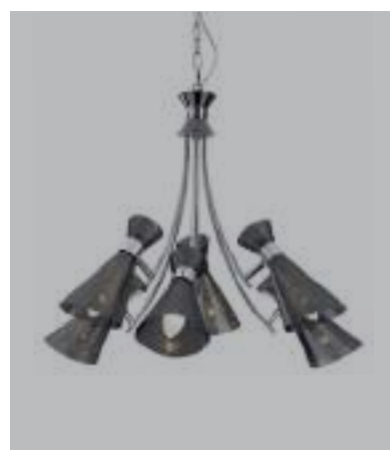

Jaquar Lighting Orientation Centres

Jaquar Orientation Centres are spread across the length & breadth of the nation and even abroad.

You can discover the whole gamut of Jaquar Lighting products under one roof. Offering a one-stop solution to the discovery and selection process, the Orientation Centre is manned by trained experts who can help you find the perfect match even for your most unique lighting requirements.

So drop in to a Jaquar Orientation Centre today. And bring home the glow of happiness!

For more information, visit any of our 21 Orientation Centres in following cities:

Ahmedabad, Bangalore, Bhopal, Bhubaneswar, Chandigarh, Chennai, Cochin, Guwahati, Hyderabad, Jaipur, Jammu, Kolkata, Lucknow, Ludhiana, Mumbai, Nagpur, New Delhi, Pune, Raipur, Siliguri and Surat