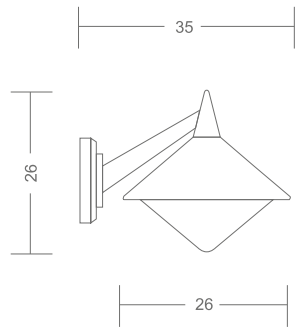

Wall Lights

Sirio

Features

Decorative fixture
Die cast aluminium housing
Opal polycarbonate diffuser
White / black colour
IP43

Product Code

150.01.BGG
150.01.NGG