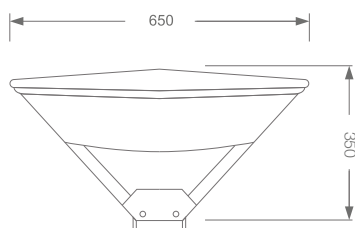

Vimio

Features

Die cast aluminium housing
Heat resistant toughened glass diffuser
IP65

Product Code

LGTP05X030XW

Wattage

30 W LED