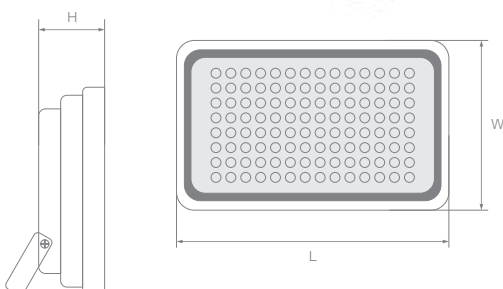

Roadway Lights

LED Street light with pressure die cast aluminium housing, top opening with separate driver compartment & toughened glass / polycarbonate cover

Street Light

Item Code	Wattage (w)	CCT (k)	Case No.
LSRT015060XC	60	5700	1
LSRT015060XW	60	3000	1
LSRTTOS060XC*	60	5700	1
LSRT015070XC	70	5700	1
LSRT015070XW	70	3000	1
LSRTTOS072XC*	72	5700	1

60 W, 70 W, 72 W Length x Width x Height: 320 x 190 x 80 mm

*System lumen efficacy 120 Lm / W

LED Street light with pressure die cast aluminium housing, top opening with separate driver compartment & toughened glass / polycarbonate cover

Street Light

Item Code	Wattage (w)	CCT (k)	Case No.
LSRT015090XC	90	5700	1
LSRT015090XW	90	3000	1
LSRTTOS090XC*	90	5700	1
LSRT015120XC	120	5700	1
LSRT015120XW	120	3000	1
LSRTTOS120XC*	120	5700	1
LSRT015150XC	150	5700	1
LSRT015150XW	150	3000	1
LSRTTOS150XC*	150	5700	1
LSRT015200XC	200	5700	1
LSRT015200XW	200	3000	1
LSRTTOS200XC*	200	5700	1

90 W, 120 W Length x Width x Height: 400 x 200 x 108 mm

150 W, 200 W Length x Width x Height: 520 x 200 x 75 mm

*System lumen efficacy 120 Lm / W

IP66 rated floodlight with high pressure die cast aluminium housing, toughened glass cover and lens

With external SPD 10KV*

Flood Light

Item Code	Wattage (w)	CCT (k)	Case No.
LFLD02S350XC	350	5700	1
LFLD02S350XW	350	3000	1
LFLD02S400XC	400	5700	1
LFLD02S400XW	400	3000	1

350 W, 400 W Length x Width x Height: 700 x 318 x 200 mm

Note: *All SMD type floodlights are available with THD <10%