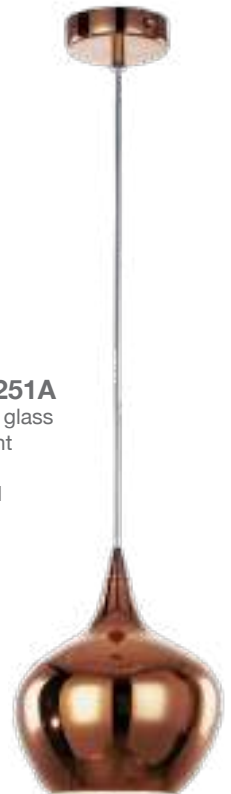

JNL-COP-MD150031251A

Description: 1 Light copper glass with copper finishing pendant
Fixture Height: 220
Standard Packaging Box: 1
Net Weight (Kg): 0.6
Lamp: E27 LED 9 W x 1

L	W	D	H
170			1300