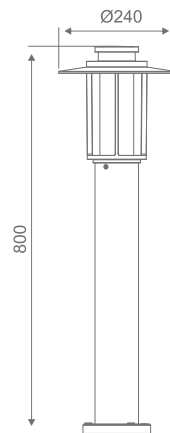

Elumx

Features

Die cast aluminium housing
Opal white polycarbonate diffuser
Matt grey finish
90 V - 260 V AC
Warm white
IP54

Product Code

LBLD05R601XW

Wattage

6 x 1 W LED