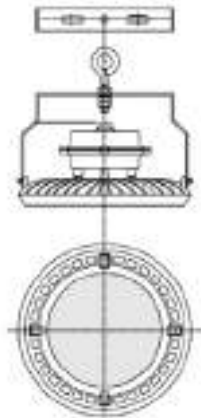

Industrial Lights

Discrete highbay light with die cast aluminium housing offering lumen intensity >130 Lm / W. Excellent thermal management with compact heat sink (IP65 rating)

With external SPD 10KV*

Ultralite Highbay (>130 Lm / W)

Item Code	Wattage (w)	CCT (k)	Case No.
LHBLDUL070XC	70	5700	1
LHBLDUL100XC	100	5700	1
LHBLDUL120XC	120	5700	1
LHBLDUL150XC	150	5700	1
LHBLDUL200XC	200	5700	1

70 W Dia: Ø285 mm
Height: 115 mm

100 W Dia: Ø285 mm
Height: 115 mm

120 W Dia: Ø285 mm
Height: 115 mm

150 W Dia: Ø360 mm
Height: 132 mm

200 W Dia: Ø360 mm
Height: 132 mm

Discreet highbay light with die cast aluminium housing offering lumen intensity ≥ 100 Lm / W. Excellent thermal management with compact heat sink (IP65 rating)

With external SPD 10KV*

Highbay (>100 Lm / W)

Item Code	Wattage (w)	CCT (k)	Case No.
LHBLD1S070XC	70	5700	1
LHBLD1S100XC	100	5700	1
LHBLD1S120XC	120	5700	1
LHBLD1S150XC	150	5700	1
LHBLD1S200XC	200	5700	1

70 W Dia: Ø285 mm
Height: 115 mm

100 W Dia: Ø285 mm
Height: 115 mm

120 W Dia: Ø285 mm
Height: 115 mm

150 W Dia: Ø360 mm
Height: 132 mm

200 W Dia: Ø360 mm
Height: 132 mm