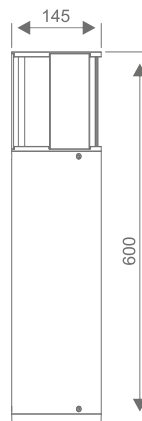

Miram

Features

Die cast aluminium housing
Opal white polycarbonate diffuser
Matt grey finish
90 V - 260 V AC
Warm white
IP54

Product Code

LBLD01R305XW

Wattage

3 x 10 x 0.5 W LED