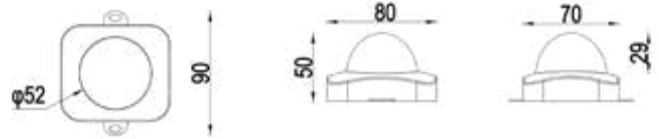

SPECIFICATIONS

Power Consumption	3 W
Luminous Flux	200 Lm @4000 K
Color Temperature	2700 K / 3000 K / 4000 K / 5000 K / 5700 K / 6500 K / RGB / RGBW
Beam Angle (50% I_{max})	110° / 160°
Input Voltage	DC24 V
Protection Class IEC	III
Control	DMX / RDM / DALI / Remote / On-Off
Power Factor	≥0.95
Housing	Die cast aluminum ADC12
Dimensions	ø52 x H 90 / W 80 x H 50 / W 70 x H 50
Diffuser	High strength optical PC
IP Rating	IP65 / IP66 / IP67 / IP68
IK Rating	IK06 / IK07
Mounting	Side bracket
Operating Temperature	-35 °C ~ 60 °C (-31 °F ~ 140 °F)
THD	<10%
Lifespan	>50,000 Hrs (Ta=35 °C @L70)
Certificate	BIS / CE / RoHS