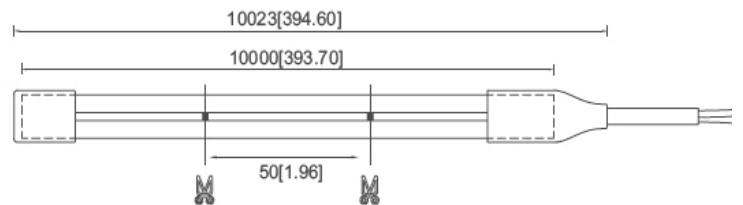

SPECIFICATIONS

Power Consumption	12 W
Luminous Flux	500 Lm / M at 4000 K
Color Temperature	3000 K / 4000 K / 6500 K
Beam Angle	110°
Input Voltage	DC24 V
Control	On-Off
Power Factor	≥0.95
Housing	Stainless steel body
Cover	Tempered glass
Dimensions	W 12 x H 12
Net Weight	0.6Kg
IP Rating	IP68
IK Rating	IK06
Mounting	Brackets / fixed profile / adjustable profile
Operating Temperature	-30 °C ~ +45 °C
THD	<10%
Lifespan	>50,000 Hrs (Ta=30 °C @L70)
Certificate	BIS / CE / RoHS