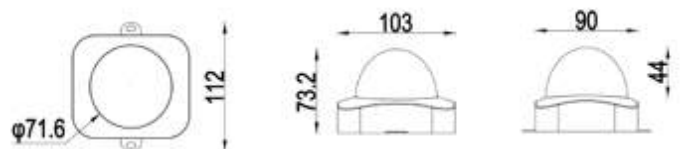

SPECIFICATIONS

Power Consumption	5 W
Luminous Flux	350 Lm @4000 K
Color Temperature	2700 K / 3000 K / 4000 K / 5000 K / 5700 K / 6500 K / RGB / RGBW
Beam Angle (50% I_{max})	110° / 160°
Input Voltage	DC24 V
Protection Class IEC	III
Control	DMX / RDM / DALI / Remote / On-Off
Power Factor	≥0.95
Housing	Die cast aluminum ADC12
Dimensions	ø71.6 x H 112 / W 103 x H 73.2 / W 90 x H 73.2
Diffuser	High strength optical PC
IP Rating	IP65 / IP66 / IP67 / IP68
IK Rating	IK06 / IK07
Mounting	Side bracket
Operating Temperature	-35 °C ~ 60 °C (-31 °F ~ 140 °F)
THD	<10%
Lifespan	>50,000 Hrs (Ta=35 °C @L70)
Certificate	BIS / CE / RoHS