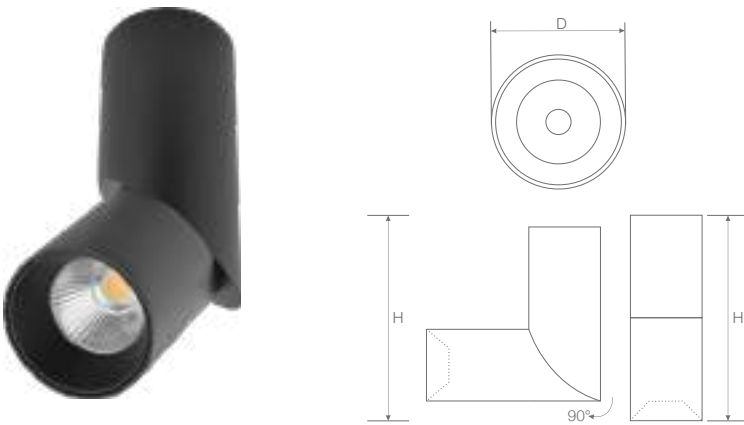

Epito

Item Code	Wattage (w)	CCT (k)	Case No.
LEP001R012XC	12	6500	10
LEP001R012XN	12	4000	10
LEP001R012XW	12	3000	10
LEP001R020XC	20	6500	10
LEP001R020XN	20	4000	10
LEP001R020XW	20	3000	10

12 W
Cutout: $\varnothing$ 75 mm
Dia: 85 mm
Height: 70 mm

20 W
Cutout: 95 mm
Dia: 108 mm
Height: 85 mm

Deep recessed surface mount focus light with die cast aluminium housing

Cyno

Item Code	Wattage (w)	CCT (k)	Case No.
LCYN01R010SC	10	6500	20
LCYN01R010SN	10	4000	20
LCYN01R010SW	10	3000	20

10 W
Dia: 42 mm
Height: 120 mm

Deep recessed extended COB focus light with die cast aluminium housing