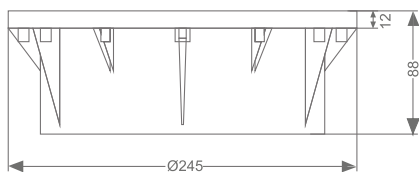

Ikon

Features

- Die cast aluminium housing
- 304 stainless steel ring
- Transparent tempered glass diffuser
- 90 V - 260 V AC
- Warm white
- IP67

Product Code

LGBL07R181XW

Wattage

18 x 1 W LED