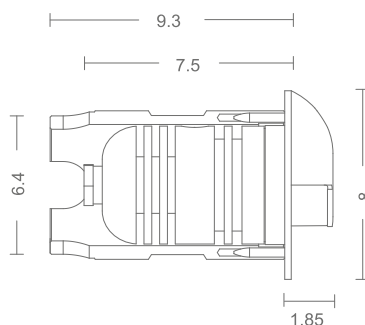

Wall Lights

Kubs

Features

Decorative fixture (3000 K)
Die cast aluminium housing
Transparent diffuser
Grey colour
Narrow beam 10° (up and down)
Wide beam 45° (up and down)
Narrow beam 10° + wide beam 45°
(up and down)
IP65

Product Code

404LS4X2H.NHG
404LL4X2H.NHG
404LMA4X2H.NHG

Wattage

2 x 4 W LED

Brick Light

Features

Decorative fixture (3000 K)
Recess mounted
Die cast aluminium housing
Polycarbonate diffuser
Grey colour
IP54

Product Code

410L6HM.NGG
410M.NGG

Base Cap / Wattage

E27 / 6 W

Mira 65

Features

Decorative fixture (3000 K)
Recess mounted extruded
anodized aluminium housing
Opal glass diffuser
IP66
IK08

Product Code

4183LL5H.BRZ

Wattage

5 W LED