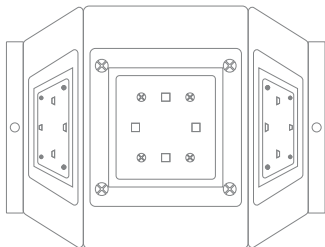

10 W

Length: 193 mm
Width: 118 mm
Height: 56 mm

Pit light with die cast aluminium housing and clear polycarbonate diffuser (IP66 rating)