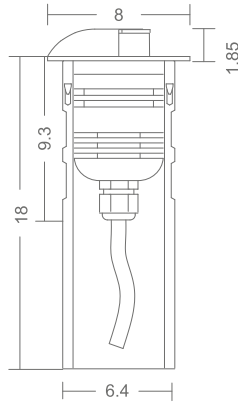

Mira 65

Features

Decorative fixture (3000 K)
Extruded anodized aluminium housing
Glass diffuser
30° beam angle
IP67
IK08

Product Code

5383LL5H.INX

Wattage

5 W LED