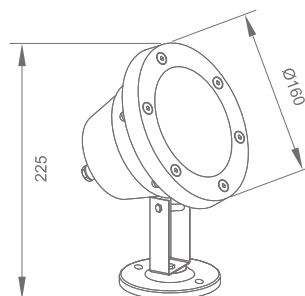

Garnet

Features

304 stainless steel housing
Tempered glass diffuser
12 V AC
Warm white
IP68

Product Code

LSPK68R108SW

Wattage

8 x 1 W LED

Note: Product has to be used with 12 V AC power supply at the site