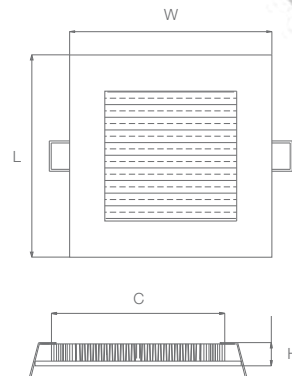

3 W Cutout: 72 x 72 mm
Height: 20 mm

6 W Cutout: 107 x 107 mm
Height: 20 mm

12 W Cutout: 160 x 160 mm
Height: 20 mm

15 W Cutout: 180 x 180 mm
Height: 20 mm

18 W Cutout: 206 x 206 mm
Height: 20 mm

24 W Cutout: 275 x 275 mm
Height: 20 mm

* THD < 10% for wattage ≥ 12 W.