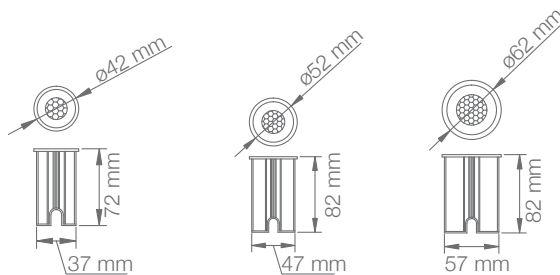

SPECIFICATIONS

Power Consumption	1 W / 2 W / 3 W
Luminous Flux	60 Lm / W at 3000 K
Color Temperature	2700 K / 3000 K / 4000 K / RGB
Beam Angle	8° / 15° / 30° / 36° / 45° / 60° / 90°
Input Voltage	AC / DC12 V / 24 V
Control	DMX / RDM / DALI / Remote / On-Off
Power Factor	≥0.95
Dimensions	ø42 x H 72 / ø52 x H 82 / ø62 x H 82
Housing	Stainless steel
Cover	Tempered glass
IP Rating	IP67
IK Rating	IK09
Mounting	Recessed inground
Operating Temperature	-30 °C ~ +45 °C
THD	<10%
Lifespan	>50,000 Hrs (Ta=30 °C @L70)
Certificate	BIS / CE / RoHS