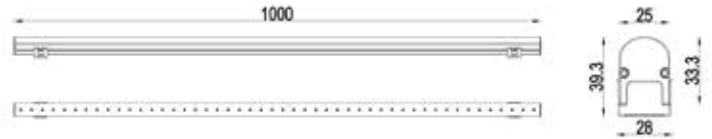

SPECIFICATIONS

Power Consumption	12 W
Luminous Flux	1020 Lm @4000 K
Color Temperature	2700 K / 3000 K / 4000 K / 5000 K / 5700 K / 6500 K / RGB / RGBW
Beam Angle (50% I_{max})	110°
Input Voltage	DC24 V
Protection Class IEC	III
Control	DMX / RDM / DALI / Remote / On-Off
Pixel	8
Power Factor	≥0.95
Housing	Extruded aluminum 6063
Dimensions	W 1000 / W 25 x H 39.3 / W 28 x H 33.3
Diffuser	High strength optical PMMA
IP Rating	IP65 / IP66 / IP67 / IP68
IK Rating	IK06 / IK07
Mounting	Adjustable bracket
Operating Temperature	-35 °C ~ 60 °C (-31 °F ~ 140 °F)
THD	<10%
Lifespan	>50,000 Hrs (Ta=35 °C @L70)
Certificate	BIS / CE / RoHS