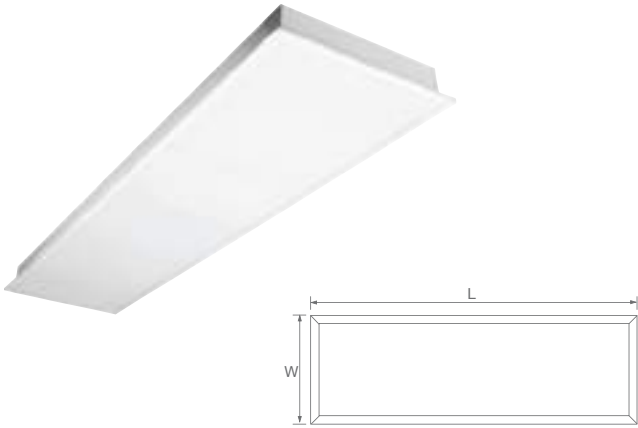

Panels

Recess-mounted panel with white powder-coated CRCA housing and full mounted acrylic diffuser (1 Ft x 4 Ft).

Ultima

Item Code	Wattage (w)	CCT (k)	Case No.
LULT04S036XC	36	6000	2
LULT04S036XN	36	4000	2
LULT04S036XW	36	3000	2

36 W Cutout: 1180 x 280 mm
Height: 60 mm

High efficacy, recess-mounted panel with white powder-coated CRCA housing and full mounted acrylic diffuser (2 Ft x 2 Ft) 125 Lm / W for 36 W & 120 Lm / W for 24 W.