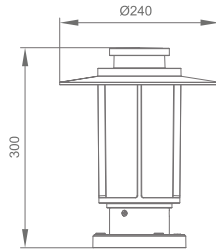

Irena

Features

Die cast aluminium housing
Opal polycarbonate diffuser
Matt grey finish
90 V - 260 V AC
Warm white
IP54

Product Code

LGTP02X006XW

Wattage

6 x 1 W LED (6 W)