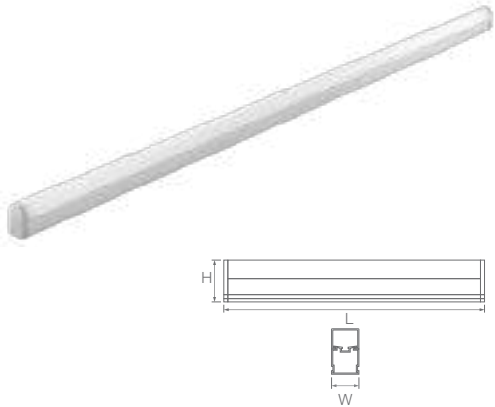

Industrial Lights

High quality batten with extruded aluminium housing and decorative end caps

Glaze

Item Code	Wattage (w)	CCT (k)	Case No.
LGLZ01X040XC	40	6500	10
LGLZ01X040XN	40	6500	10
LGLZ01X040XW	40	6500	10

40 W

Length: 1185 mm
Width: 25 mm
Height: 45 mm

Corrosion and impact resistant batten with polycarbonate housing. Dust and water proof