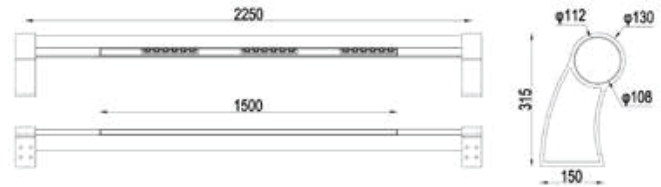

SPECIFICATIONS

Power Consumption	36 W
Luminous Flux	3060 Lm @4000 K
Color Temperature	4000 K / 5000 K
Beam Angle (50% I_{max})	10 x 120°
Input Voltage	DC24 V / AC100-240 V 50 / 60 Hz
Protection Class IEC	III / I
Control	DMX / RDM / DALI / Remote / On-Off
Power Factor	≥0.95
Dimensions	W 2250 / W 1500 / Ø112 / Ø130 / Ø1106 / W 150 / H 315
Housing	Extruded aluminum 6063
Cover	Toughened glass
IP Rating	IP66
IK Rating	IK06
Mounting	Adjustable bracket
Operating Temperature	-35 °C ~ 60 °C (-31 °F ~ 140 °F)
THD	<10%
Lifespan	>50,000 Hrs (T_a=35 °C @L70)
Certificate	BIS / CE / RoHS