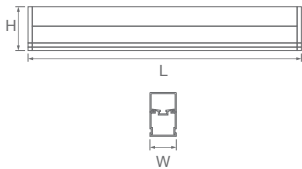

24 W

Length: 1185 mm
Width: 22 mm
Height: 37 mm

High quality batten with polycarbonate housing and decorative end caps