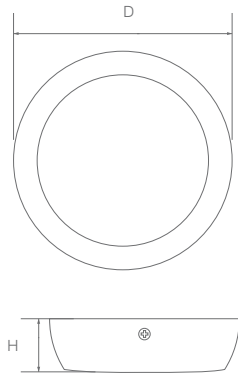

Downlights

Surface-mounted, round panel with die cast aluminium housing

Neve Surface (Round)

Item Code	Wattage (w)	CCT (k)	Case No.
LNVE02R006SC	6	6500	10
LNVE02R006SN	6	4000	10
LNVE02R006SW	6	3000	10
LNVE02R012SC	12	6500	10
LNVE02R012SN	12	4000	10
LNVE02R012SW	12	3000	10
LNVE02R018SC	18	6500	10
LNVE02R018SN	18	4000	10
LNVE02R018SW	18	3000	10

6 W Dia: 125 mm
Height: 45 mm

12 W Dia: 175 mm
Height: 45 mm

18 W Dia: 225 mm
Height: 45 mm

Surface-mounted, square panel with die cast aluminium housing