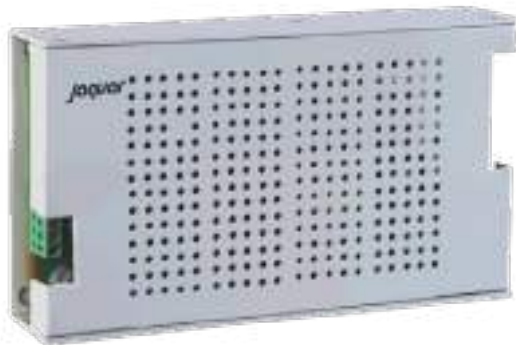

Power Supply for Indoor Strip Light

Item Code	Wattage (w)
LDRV01S030XX	30
LDRV01S048XX	48
LDRV01S060XX	60
LDRV01S072XX	72
LDRV01S096XX	96

*Prices on request for RGB controller & amplifier