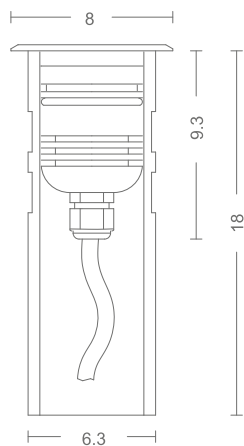

Mira 65

Features

- Decorative fixture (3000 K)
- Extruded anodized aluminium housing
- Transparent glass diffuser
- 30° beam angle
- IP67
- IK08

Product Code

5351LL5H.INX

Wattage

5 W LED