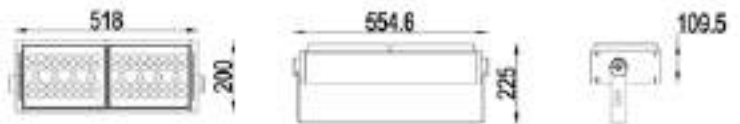

SPECIFICATIONS

Power Consumption	144 W
Luminous Flux	11808 Lm @4000 K
Color Temperature	2700 K / 3000 K / 4000 K / 5000 K / 5700 K / 6500 K / RGB / RGBW
Beam Angle (50% I_{max})	8° / 15° / 30° / 40° / 60° / 80° / 30 x 60°
Input Voltage	AC100-240 V 50 / 60Hz
Protection Class IEC	I
Control	DMX / RDM / DALI / Remote / On-Off
Power Factor	≥0.95
Housing	Extruded aluminum 6063
Cover	Toughened glass
Dimensions	W 554.6 x H 225
IP Rating	IP66 / IP67
IK Rating	IK08
Mounting	Adjustable bracket
Operating Temperature	-35 °C ~ 60 °C (-31 °F ~ 140 °F)
THD	<10%
Lifespan	>50,000 Hrs (Ta=35 °C @L70)
Certificate	BIS / CE / RoHS