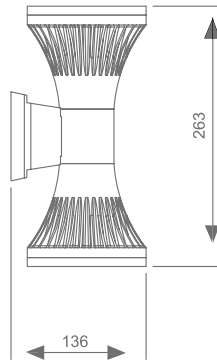

Brightex

Features

Die cast aluminium housing
Transparent tempered glass diffuser
Grey finish
90 V - 260 V AC
Up and down light
Warm white
IP54

Product Code

LWWL01X208XW

Wattage

2 x 8 W COB LED

Brevia

Features

Die cast aluminium housing
Transparent tempered glass diffuser
Matt grey finish
90 V - 260 V AC
Warm white
IP54

Product Code

LWWL01X108XW

Wattage

1 x 8 W COB LED