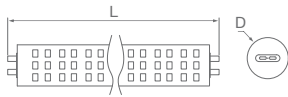

Battens-Tubes

Indoor tube light with aluminium housing and polycarbonate diffuser