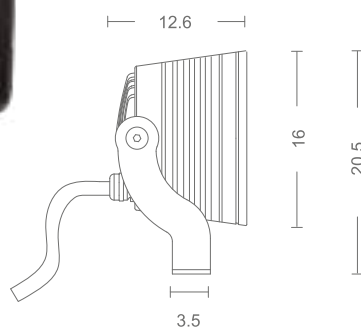

Lyras 65

Features

Decorative fixture (3000 K)
Transparent glass diffuser
30° Narrow beam
IP67
IK08

Product Code

4699LL5H.BRZ

Wattage

5 W LED

Lyras 160

Features

Decorative fixture
Die cast aluminium housing
Transparent glass diffuser
Grey colour
60° beam angle
IP67

Product Code

4641LL10H.NHG

4641LL20H.NHG

Wattage

10 W / 20 W LED