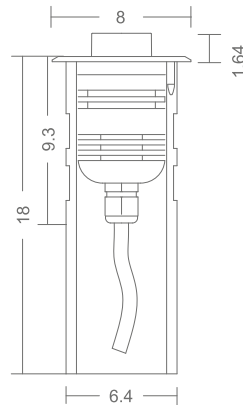

Mira 65

Features

Decorative fixture (3000 K)
Extruded anodized aluminium housing
Glass diffuser
30° beam angle
IP67
IK08

Product Code

5383LL5H.INX

Wattage

5 W LED