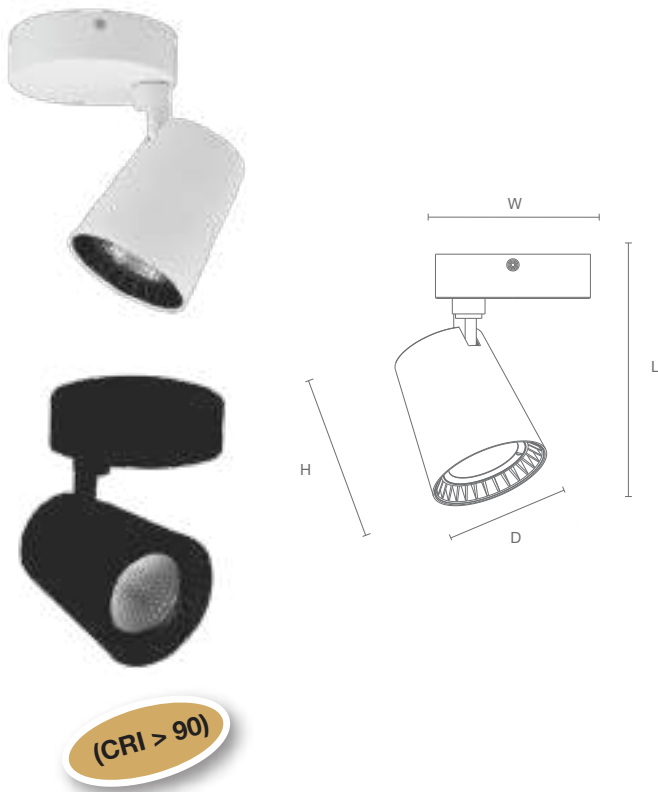

Retail Lights

Surface-mounted, powder coated focus light with die cast aluminium housing and anodized aluminium reflector. Clear diffuser and fully adjustable with 40° beam angle

Focus Light

Item Code	Wattage (w)	CCT (k)	Case No.
LFCL01R010XC	10	5000	1
LFCL01R010XN	10	4000	1
LFCL01R010XW	10	3000	1
LFCL01R020XC	20	5000	1
LFCL01R020XN	20	4000	1
LFCL01R020XW	20	3000	1
LFCL01R030XC	30	5000	1
LFCL01R030XN	30	4000	1
LFCL01R030XW	30	3000	1

LFCLB1R010XC	10	5000	1
LFCLB1R010XN	10	4000	1
LFCLB1R010XW	10	3000	1
LFCLB1R020XC	20	5000	1
LFCLB1R020XN	20	4000	1
LFCLB1R020XW	20	3000	1
LFCLB1R030XC	30	5000	1
LFCLB1R030XN	30	4000	1
LFCLB1R030XW	30	3000	1

10 W	20 W	30 W
Length: 195 mm	Length: 198 mm	Length: 198 mm
Width: 110 mm	Width: 140 mm	Width: 140 mm
Height: 106 mm	Height: 130 mm	Height: 130 mm

Track-mounted round focus light with moveable base. Fully adjustable with aluminium housing (including driver casing). 40° beam Angle