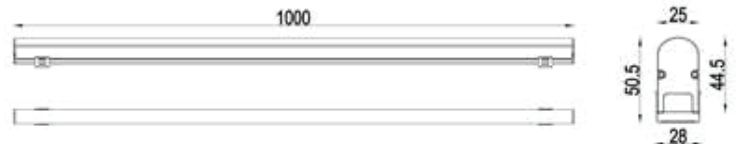

SPECIFICATIONS

Power Consumption	12 W
Luminous Flux	840 Lm @4000 K
Color Temperature	2700 K / 3000 K / 4000 K / 5000 K / 5700 K / 6500 K / RGB / RGBW
Beam Angle (50% I_{max})	150°
Input Voltage	DC24 V
Protection Class IEC	III
Control	DMX / RDM / DALI / Remote / On-Off
Pixel	8
Power Factor	≥0.95
Housing	Extruded aluminum 6063
Dimensions	W 1000 / W 25 x H 50.5 / W 28 x H 44.5
Diffuser	High strength optical PMMA
IP Rating	IP65 / IP66 / IP67 / IP68
IK Rating	IK06 / IK07
Mounting	Adjustable bracket
Operating Temperature	-35 °C ~ 60 °C (-31 °F ~ 140 °F)
THD	<10%
Lifespan	>50,000 Hrs (Ta=35 °C @L70)
Certificate	BIS / CE / RoHS