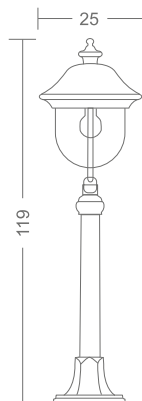

Wattage

10 W LED