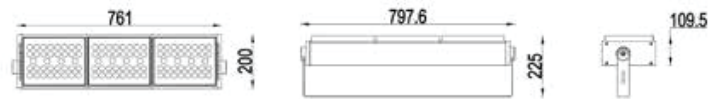

SPECIFICATIONS

Power Consumption	216 W
Luminous Flux	17496 Lm @4000 K
Color Temperature	2700 K / 3000 K / 4000 K / 5000 K / 5700 K / 6500 K / RGB / RGBW
Beam Angle	(50% I_{max}) 8° / 15° / 30° / 40° / 60° / 80° / 30 x 60°
Input Voltage	AC100-240 V 50 / 60 Hz
Protection Class IEC	I
Control	DMX / RDM / DALI / Remote / On-Off
Power Factor	≥0.95
Housing	Extruded aluminum 6063
Cover	Toughened glass
Dimensions	W 761 x H 200 / W 797.6 x H 225
IP Rating	IP66 / IP67
IK Rating	IK08
Mounting	Adjustable bracket
Operating Temperature	-35 °C ~ 60 °C (-31 °F ~ 140 °F)
THD	<10%
Lifespan	>50,000 Hrs (Ta=35 °C @L70)
Certificate	BIS / CE / RoHS