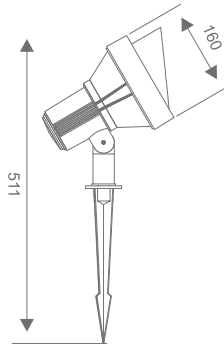

Illumine

Features

Die cast aluminium housing
Transparent tempered glass diffuser
Matt grey finish
90 V - 260 V AC
Warm white
IP54

Product Code

LSPK05R112XW

Wattage

1 x 12 W COB LED