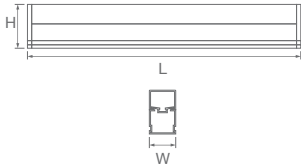

Battens-Tubes

High quality batten with extruded aluminium housing and decorative end caps