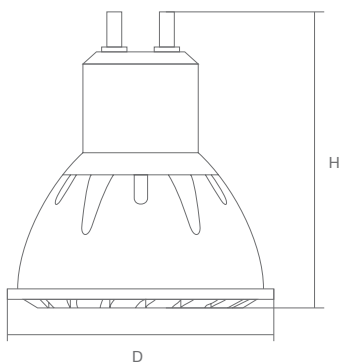

**5 W** Dia: Ø50 mm  
Height: 55 mm

**6 W** Dia: Ø50 mm  
Height: 55 mm

**7 W** Dia: Ø50 mm  
Height: 55 mm

Decorative, energy efficient, flicker-free low power consumption bulb