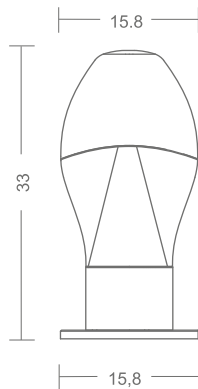

Romantica

Features

Decorative fixture (3000 K)
Die cast aluminium housing
Polycarbonate frosted diffuser
Black colour
IP43

Product Code

350.33L10H.NGG

Base Cap

E27

Neway

Features

Decorative fixture (3000 K)
Die cast aluminium housing
Polycarbonate diffuser
Grey colour
IP65

Product Code

405.03L10H.NHG

Wattage

10 W LED

Firenze

Features

Decorative fixture
Die cast aluminium housing
Glass diffuser
Black colour
IP43

Product Code

330.33.NGG

Base Cap

E27