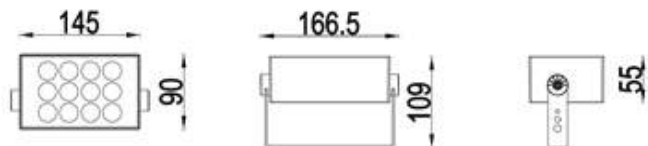

SPECIFICATIONS

Power Consumption	24 W
Luminous Flux	1800 Lm @4000 K
Color Temperature	2700 K / 3000 K / 4000 K / 5000 K / 5700 K / 6500 K / RGB / RGBW
Beam Angle (50% I_{max})	8° / 15° / 30° / 40° / 60° / 80° / 30 x 60°
Input Voltage	DC24 V
Protection Class IEC	III
Control	DMX / RDM / DALI / Remote / On-Off
Power Factor	≥0.95
Housing	Die cast aluminium ADC12
Cover	Toughened glass
Dimensions	W 145 x H 90 / W 166.5 x H 109
IP Rating	IP66 / IP67
IK Rating	IK08
Mounting	Adjustable bracket
Operating Temperature	-35 °C ~ 60 °C (-31 °F ~ 140 °F)
THD	<10%
Lifespan	>50,000 Hrs (Ta=35 °C @L70)
Certificate	BIS / CE / RoHS