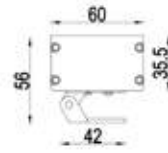

SPECIFICATIONS

Power Consumption	20 W
Luminous Flux	800 Lm @4000 K
Color Temperature	2700 K / 3000 K / 4000 K / 5000 K / 5700 K / 6500 K / RGB / RGBW
Beam Angle (50% I_{max})	10 x 120°
Input Voltage	DC24 V
Protection Class IEC	III
Control	DMX / RDM / DALI / Remote / On-Off
Power Factor	≥0.95
Housing	Extruded aluminum 6063
Cover	Toughened glass
Dimensions	W 249.0 / W 60 x H 56 / W 42 x H 35.5
IP Rating	IP66
IK Rating	IK06
Mounting	Surface mount
Operating Temperature	-35 °C ~ 60 °C (-31 °F ~ 140 °F)
THD	<10%
Lifespan	>50,000 Hrs (Ta=35 °C @L70)
Certificate	BIS / CE / RoHS