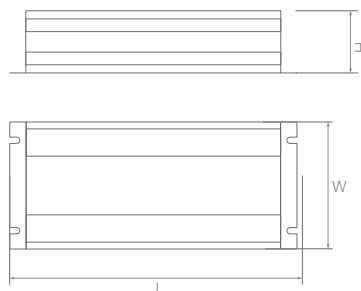

Power Supply for Outdoor Strip Light (IP65 rated)

Item Code	Wattage (w)
LDRV02S030XX	30
LDRV02S048XX	48
LDRV02S060XX	60
LDRV02S072XX	72
LDRV02S096XX	96

*Prices on request for RGB controller & amplifier