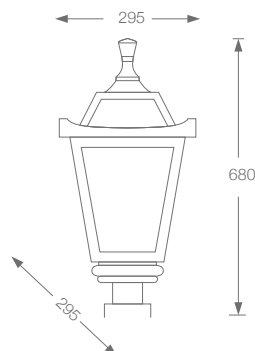

Avior

Features

Die cast aluminium housing
Heat resistant toughened bell shaped acrylic diffuser
MS housing with PU paint
Top canopy made of spun aluminium
IP65

Product Code

LGTP04X028XW

Wattage

28 W LED

Turais

Features

Die cast aluminium housing
Heat resistant toughened glass
(clear diffuser)
IP65

Product Code

LGTP02X030XW

Wattage

30 W mid power LED