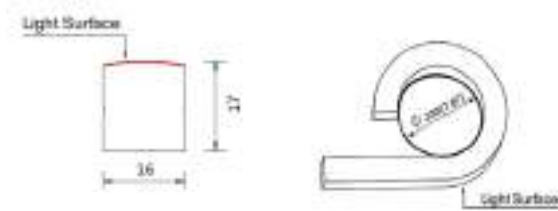

SPECIFICATIONS

Power Consumption	8 W
Luminous Flux	500 Lm / M at 4000 K
Color Temperature	3000 K / 4000 K / 6500 K / RGB / RGBW
Beam Angle	114°
Input Voltage	AC100-240 V / DC24 V
Control	DMX / RDM / DALI / Remote / On-Off
Dimensions	W 16 x H 17 x L (Length can be customised)
Power Factor	≥0.95
Housing	Silicon
IP Rating	IP68
IK Rating	IK07
Mounting	Brackets / fixed profile / adjustable profile
Operating Temperature	-30 °C ~ +45 °C
THD	<10%
Lifespan	>50,000 Hrs (Ta=30 °C @L70)
Certificate	BIS / CE / RoHS