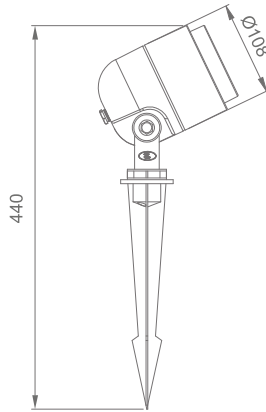

Sparklz

Features

Die cast aluminium housing
Transparent tempered glass diffuser
Matt grey finish
90 V - 260 V AC
Warm white
IP65

Product Code

LSPK04R112XW

Wattage

1 x 12 W COB LED