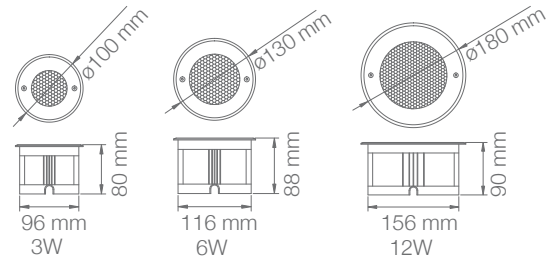

SPECIFICATIONS

Power Consumption	3 W / 6 W / 9 W / 12 W
Luminous Flux	90 Lm / W at 3000 K
Color Temperature	2700K / 3000K / 4000K / RGB / RGBW
Beam Angle	8° / 15° / 30° / 36° / 45° / 60° / 90°
Input Voltage	DC24 V / 100-277 V
Control	DMX / RDM / DALI / Remote / On-Off
Power Factor	≥0.95
Dimensions	ø100 x H 80 / ø130 x H 85 / ø180 x H 90 / ø180 x H 90
Housing	Aluminium body + Stainless steel trim
Cover	Tempered glass
IP Rating	IP67
IK Rating	IK09
Mounting	Recessed inground
Operating Temperature	-25 °C ~ +50 °C
THD	<10%
Lifespan	>50,000 Hrs (Ta=30 °C @L70)
Certificate	BIS / CE / RoHS