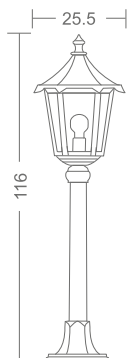

Monaco

Features

- Decorative fixture
- Die cast aluminium housing
- Glass diffuser
- Black colour
- IP43

Product Code

340.44.NGG

Base Cap

E27