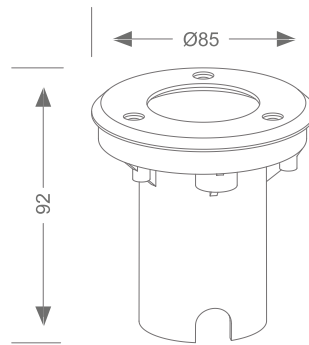

Castor

Features

304 stainless steel ring
Transparent tempered glass diffuser
Stainless steel finish
90 V - 260 V AC
Warm white
IP67

Product Code

LGBL04R301XW

Wattage

3 x 1 W LED