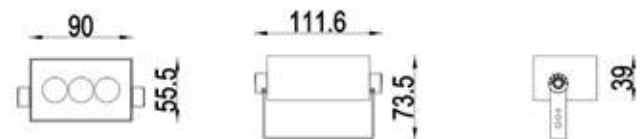

SPECIFICATIONS

Power Consumption	6 W
Luminous Flux	425 Lm @4000 K
Color Temperature	2700 K / 3000 K / 4000 K / 5000 K / 5700 K / 6500 K / RGB / RGBW
Beam Angle (50% I_{max})	8° / 15° / 30° / 40° / 60° / 80° / 30 x 60°
Input Voltage	DC24 V
Protection Class IEC	III
Control	DMX / RDM / DALI / Remote / On-Off
Power Factor	≥0.95
Housing	Die cast aluminum ADC12
Cover	Toughened glass
Dimensions	W 90 x H 55.5 / W 111.6 x H 73.5
IP Rating	IP66 / IP67
IK Rating	IK08
Mounting	Surface mount with adjustable bracket
Operating Temperature	-35 °C ~ 60 °C (-31 °F ~ 140 °F)
THD	<10%
Lifespan	>50,000 Hrs (Ta=35 °C @L70)
Certificate	BIS / CE / RoHS