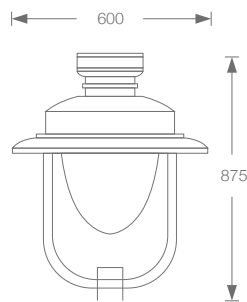

Avior

Features

Die cast aluminium housing
Heat resistant toughened bell shaped acrylic diffuser
MS housing with PU paint
Top canopy made of spun aluminium
IP65

Product Code

LGTP04X028XW

Wattage

28 W LED

Turais

Features

Die cast aluminium housing
Heat resistant toughened glass
(clear diffuser)
IP65

Product Code

LGTP02X030XW

Wattage

30 W mid power LED