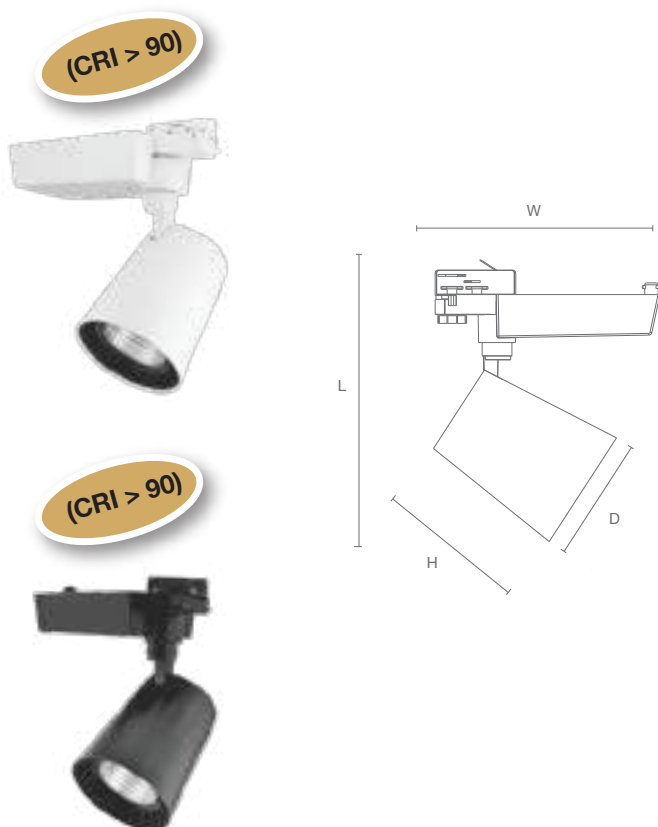

Track Light

Item Code	Wattage (w)	CCT (k)	Case No.
LTRLW1R010XC	10	5000	1
LTRLW1R010XN	10	4000	1
LTRLW1R010XW	10	3000	1
LTRLW1R020XC	20	5000	1
LTRLW1R020XN	20	4000	1
LTRLW1R020XW	20	3000	1
LTRLW1R030XC	30	5000	1
LTRLW1R030XN	30	4000	1
LTRLW1R030XW	30	3000	1

LTRLB1R010XC	10	5000	1
LTRLB1R010XN	10	4000	1
LTRLB1R010XW	10	3000	1
LTRLB1R020XC	20	5000	1
LTRLB1R020XN	20	4000	1
LTRLB1R020XW	20	3000	1
LTRLB1R030XC	30	5000	1
LTRLB1R030XN	30	4000	1
LTRLB1R030XW	30	3000	1

10 W	20 W	30 W
Dia: 78 mm	Dia: 110 mm	Dia: 110 mm
Length: 205 mm	Length: 268 mm	Length: 268 mm
Width: 192 mm	Width: 240 mm	Width: 240 mm
Height: 106 mm	Height: 131 mm	Height: 131 mm