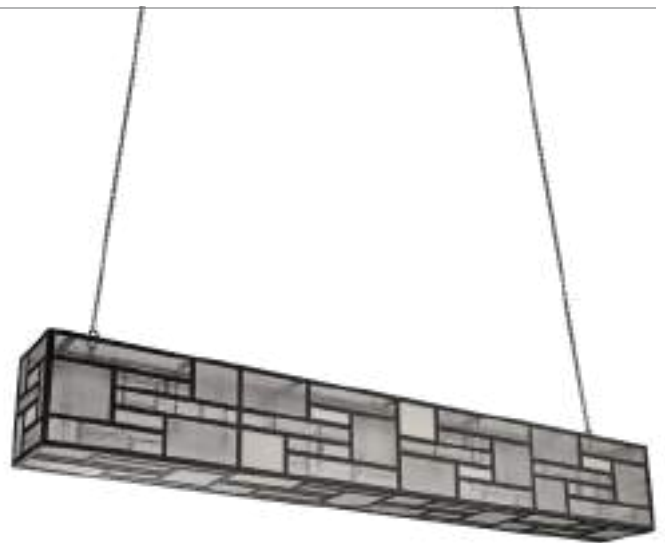

JCN-BLK-MDRD1762628

Description: 28 Heads glass pendant with black finish
Fixture Height: 450
Standard Packaging Box: 1
Net Weight (Kg): 1200
Lamp: E14 LED 4 W x 28

L	W	D	H
3000	200		450