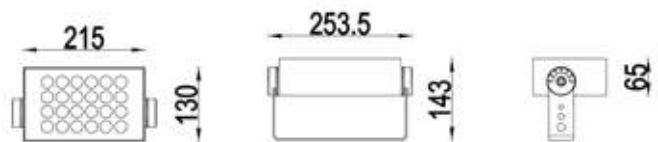

SPECIFICATIONS

Power Consumption	48 W
Luminous Flux	3600 Lm @4000 K
Color Temperature	2700 K / 3000 K / 4000 K / 5000 K / 5700 K / 6500 K / RGB / RGBW
Beam Angle (50% I_{max})	8° / 15° / 30° / 40° / 60° / 80° / 30 x 60°
Input Voltage	AC220 V / DC24 V / DC36 V / AC100-240 V 50 / 60 Hz
Protection Class IEC	III / I
Control	DMX / RDM / DALI / Remote / On-Off
Power Factor	≥0.95
Housing	Die cast aluminium ADC12
Cover	Toughened glass
Dimensions	W 215 x H 130 / W 253.5 x H 143
IP Rating	IP66 / IP67
IK Rating	IK08
Mounting	Adjustable bracket
Operating Temperature	-35 °C ~ 60 °C (-31 °F ~ 140 °F)
THD	<10%
Lifespan	>50,000 Hrs (Ta=35 °C @L70)
Certificate	BIS / CE / RoHS