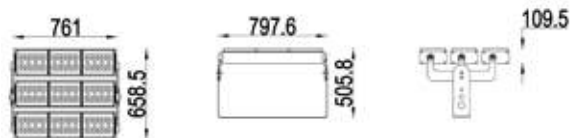

SPECIFICATIONS

Power Consumption	648 W
Luminous Flux	53784 Lm @4000 K
Color Temperature	2700 K / 3000 K / 4000 K / 5000 K / 5700 K / 6500 K / RGB / RGBW
Beam Angle (50% I_{max})	8° / 15° / 30° / 40° / 60° / 80° / 30 x 60°
Input Voltage	AC100-240 V 50 / 60 Hz
Protection Class IEC	I
Control	DMX / RDM / DALI / Remote / On-Off
Power Factor	≥0.95
Housing	Extruded aluminum 6063
Cover	Toughened glass
Dimensions	W 761 x H 658.5 / W 797.6 x H 505.8
IP Rating	IP66 / IP67
IK Rating	IK08
Mounting	Adjustable bracket
Operating Temperature	-35 °C ~ 60 °C (-31 °F ~ 140 °F)
THD	<10%
Lifespan	>50,000 Hrs (Ta=35 °C @L70)
Certificate	BIS / CE / RoHS