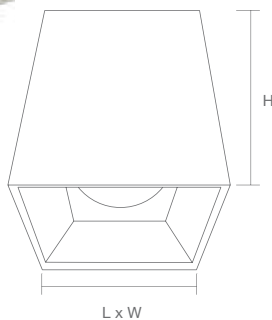

Item Code	Wattage (w)	CCT (k)	Case No.
LEPSWGS012SC	12	6500	40
LEPSWGS012SN	12	4000	40
LEPSWGS012SW	12	3000	40
LEPSWGS020SC	20	6500	30
LEPSWGS020SN	20	4000	30
LEPSWGS020SW	20	3000	30
LEPSWGS030SC	30	6500	16
LEPSWGS030SN	30	4000	16
LEPSWGS030SW	30	3000	16

Item Code	Wattage (w)	CCT (k)	Case No.
LEPSBGS012SC	12	6500	40
LEPSBGS012SN	12	4000	40
LEPSBGS012SW	12	3000	40
LEPSBGS020SC	20	6500	30
LEPSBGS020SN	20	4000	30
LEPSBGS020SW	20	3000	30
LEPSBGS030SC	30	6500	16
LEPSBGS030SN	30	4000	16
LEPSBGS030SW	30	3000	16

12 W
Length: 73 mm
Width: 73 mm
Height: 95 mm

20 W
Length: 95 mm
Width: 95 mm
Height: 110 mm

30 W
Length: 115 mm
Width: 115 mm
Height: 125 mm