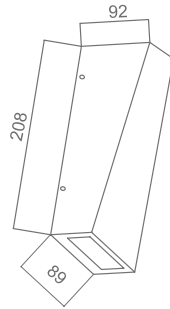

Wall Lights

Preston

Features

Die cast aluminium housing
Tempered glass diffuser
Grey finish
90 V - 260 V AC
Up and down light
Warm white
IP54

Product Code

LWWL02X203XW

Wattage

2 x 3 W LED

Woody

Features

Die cast aluminium housing
Opal white polycarbonate diffuser
Matt grey finish
90 V - 260 V AC
Warm white
IP54

Product Code

LWLL01X108XW