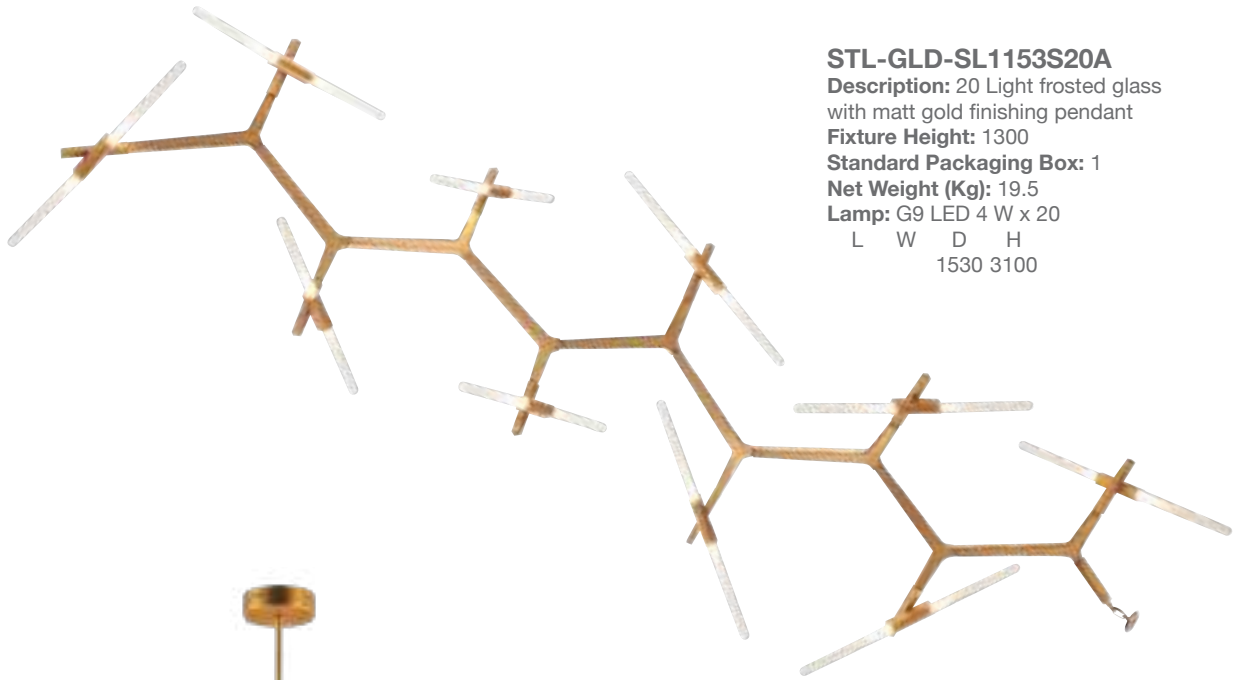

### STL-COP-SL1162S7

**Description:** 89 Light aluminium pipe with copper finishing pendant

**Fixture Height:** 1250

**Standard Packaging Box:** 1

**Net Weight (Kg):** 164

**Lamp:** E14 LED 4 W x 89

L	W	D	H
1950			2000-3000