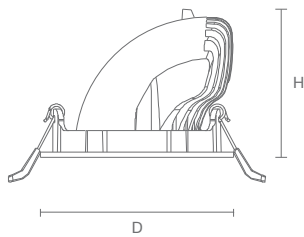

Retail Lights

Recess-mounted zoom light with powder-coated die cast aluminium housing and anodized aluminium reflector. 38° beam angle

(CRI > 90*)

Zoom Light

Item Code	Wattage (w)	CCT (k)	Case No.
LZOM01R015XC	15	6500	1
LZOM01R015XN	15	4000	1
LZOM01R015XW	15	3000	1
LZOM01R025XC	25	6500	1
LZOM01R025XN	25	4000	1
LZOM01R025XW	25	3000	1
LZOM01R035XC	35	6500	1
LZOM01R035XN	35	4000	1
LZOM01R035XW	35	3000	1

15 W Cutout: 85 mm
Height: 72 mm

25 W Cutout: 140 mm
Height: 121 mm

35 W Cutout: 140 mm
Height: 121 mm

* CRI > 90, THD <10%