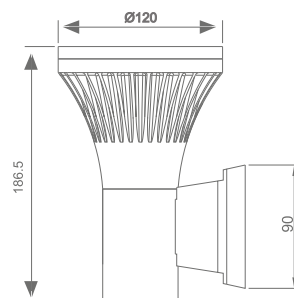

Brightex

Features

Die cast aluminium housing
Transparent tempered glass diffuser
Grey finish
90 V - 260 V AC
Up and down light
Warm white
IP54

Product Code

LWWL01X208XW

Wattage

2 x 8 W COB LED

Brevia

Features

Die cast aluminium housing
Transparent tempered glass diffuser
Matt grey finish
90 V - 260 V AC
Warm white
IP54

Product Code

LWWL01X108XW

Wattage

1 x 8 W COB LED