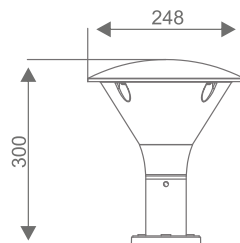

Capella

Features

Die cast aluminium housing
Clear polycarbonate diffuser
Matt grey finish
90 V - 260 V AC
Warm white
IP65

Product Code

LGTP03X012XW

Wattage

1 x 12 W COB LED (12 W)

Orbiss

Features

Die cast aluminium housing
Frosted polycarbonate diffuser
Matt grey finish
90 V - 260 V AC
Warm white
IP54

Product Code

LGTP01X012XW

Wattage

1 x 12 W