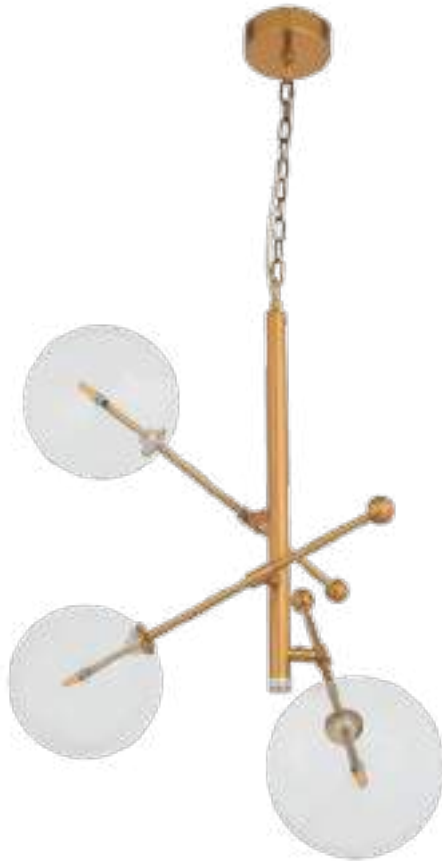

### JIG-BRS-SL1260S250

**Description:** 1 Light clear glass with brushed brass finishing pendant

**Fixture Height:** 500

**Standard Packaging Box:** 1

**Net Weight (Kg):** 1.2

**Lamp:** G4 LED 3 W x 1

L	W	D	H
250	520		2000