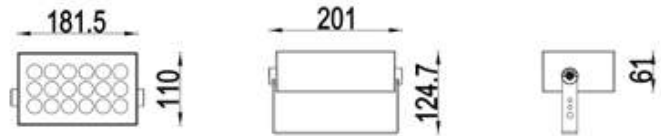

SPECIFICATIONS

Power Consumption	36 W
Luminous Flux	2740 Lm @4000 K
Color Temperature	2700 K / 3000 K / 4000 K / 5000 K / 5700 K / 6500 K / RGB / RGBW
Beam Angle (50% I_{max})	8° / 15° / 30° / 40° / 60° / 80° / 30 x 60°
Input Voltage	DC24 V / AC100-240 V 50 / 60 Hz
Protection Class IEC	III / I
Control	DMX / RDM / DALI / Remote / On-Off
Power Factor	≥0.95
Housing	Die cast aluminium ADC12
Cover	Toughened glass
Dimensions	W 181.5 x H 110 / W 201 x H 124.7
IP Rating	IP66 / IP67
IK Rating	IK08
Mounting	Surface mount with adjustable bracket
Operating Temperature	-35 °C ~ 60 °C (-31 °F ~ 140 °F)
THD	<10%
Lifespan	>50,000 Hrs (Ta=35 °C @L70)
Certificate	BIS / CE / RoHS