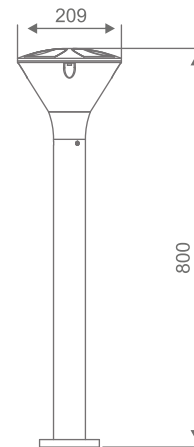

Illumitz

Features

Die cast aluminium housing
Frosted polycarbonate diffuser
Matt grey finish
90 V - 260 V AC
Warm white
IP65

Product Code

LBLD03R108XW

Wattage

16 x 0.5 W LED