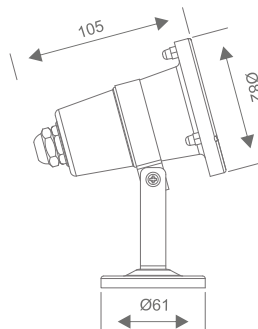

Ossum

Features

304 stainless steel housing
Tempered glass diffuser
12 V AC
Warm white
IP68

Product Code

LSPK68R103SW

Wattage

3 x 1 W LED

Note: Product has to be used with 12 V AC power supply at the site