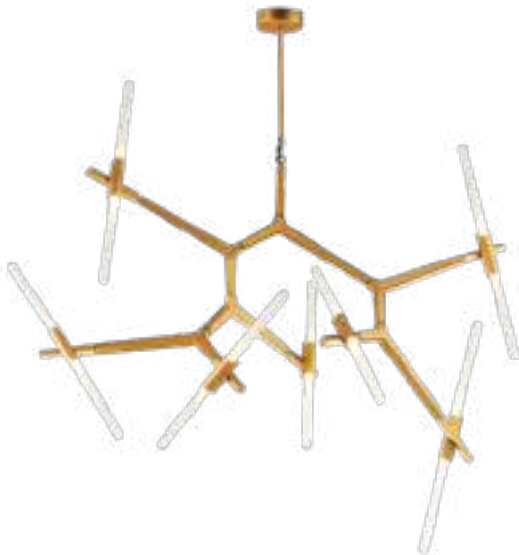

### JIG-BRS-SL1260S200

**Description:** 1 Light clear glass with brushed brass finishing pendant

**Fixture Height:** 420

**Standard Packaging Box:** 1

**Net Weight (Kg):** 0.9

**Lamp:** G4 LED 3 W x 1

L	W	D	H
200	420		2000