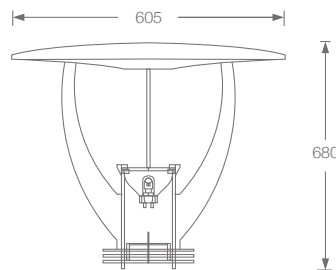

Reneva

Features

MS housing with PU paint
Top canopy made of spun aluminium
IP65
IK10

Product Code

LGTP01X030XW

Wattage

30 W LED COB