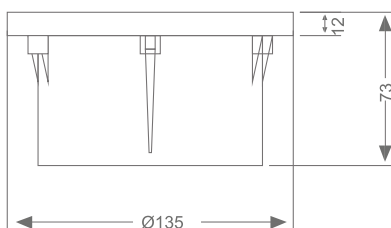

Hydrus

Features

Die cast aluminium housing
304 stainless steel ring
Transparent tempered glass diffuser
90 V - 260 V AC
Warm white
IP67

Product Code

LGBL06R601XW

Wattage

6 x 1 W LED