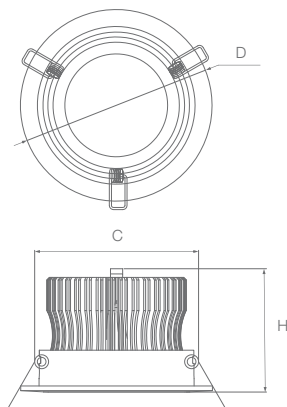

COB-Downlights

Recess-mounted, COB-based, round tiltable downlight with die cast aluminium housing and 36° beam angle

Estus Swivel (Round)

Item Code	Wattage (w)	CCT (k)	Case No.
LETS36R003XC	3	6500	20
LETS36R003XN	3	4000	20
LETS36R003XW	3	3000	20
LETS36R006XC	6	6500	20
LETS36R006XN	6	4000	20
LETS36R006XW	6	3000	20
LETS36R009XC	9	6500	20
LETS36R009XN	9	4000	20
LETS36R009XW	9	3000	20
LETS36R012XC	12	6500	20
LETS36R012XN	12	4000	20
LETS36R012XW	12	3000	20
LETS36R015XC	15	6500	20
LETS36R015XN	15	4000	20
LETS36R015XW	15	3000	20
LETS36R018XC	18	6500	10
LETS36R018XN	18	4000	10
LETS36R018XW	18	3000	10
LETS36R024XC	24	6500	10
LETS36R024XN	24	4000	10
LETS36R024XW	24	3000	10
LETS36R030XC	30	6500	10
LETS36R030XN	30	4000	10
LETS36R030XW	30	3000	10

3 W Cutout: Ø 58 mm
Height: 50 mm

6 W Cutout: Ø 74 mm
Height: 65 mm

9 W Cutout: Ø 74 mm
Height: 65 mm

12 W Cutout: Ø 95 mm
Height: 85 mm

15 W Cutout: Ø 95 mm
Height: 85 mm

18 W Cutout: Ø 118 mm
Height: 85 mm

24 W Cutout: Ø 118 mm
Height: 85 mm

30 W Cutout: Ø 118 mm
Height: 100 mm

*Beam angle of 25° is available on request

* THD < 10% for wattage ≥ 6 W.