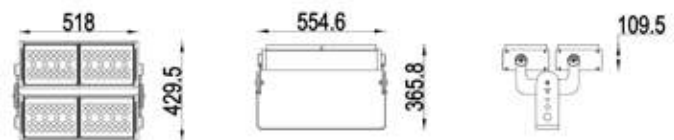

SPECIFICATIONS

Power Consumption	288 W
Luminous Flux	23616 Lm @4000 K
Color Temperature	2700 K / 3000 K / 4000 K / 5000 K / 5700 K / 6500 K / RGB / RGBW
Beam Angle (50% I_{max})	8° / 15° / 30° / 40° / 60° / 80° / 30 x 60°
Input Voltage	AC100-240 V 50 / 60 Hz
Protection Class IEC	I
Control	DMX / RDM / DALI / Remote / On-Off
Power Factor	≥0.95
Housing	Extruded aluminum 6063
Cover	Toughened glass
Dimensions	W 518 x H 429.5 / W 554.6 x H 365.8
IP Rating	IP66 / IP67
IK Rating	IK08
Mounting	Adjustable bracket
Operating Temperature	-35 °C ~ 60 °C (-31 °F ~ 140 °F)
THD	<10%
Lifespan	>50,000 Hrs (Ta=35 °C @L70)
Certificate	BIS / CE / RoHS