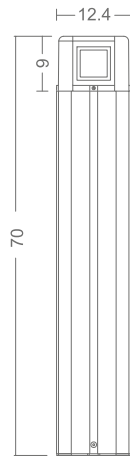

Orion

Features

- Decorative fixture (3000 K)
- Die cast aluminium housing
- Transparent diffuser
- Grey colour
- IP65

Product Code

404.070L8X1H.NHG
404.070L4X2H.NHG