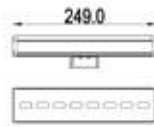

SPECIFICATIONS

Power Consumption	20 W
Luminous Flux	800 Lm @4000 K
Color Temperature	2700 K / 3000 K / 4000 K / 5000 K / 5700 K / 6500 K / RGB / RGBW
Beam Angle (50% I_{max})	10 x 120°
Input Voltage	DC24 V
Protection Class IEC	III
Control	DMX / RDM / DALI / Remote / On-Off
Power Factor	≥0.95
Housing	Extruded aluminum 6063
Cover	Toughened glass
Dimensions	W 249.0 / W 60 x H 56 / W 42 x H 35.5
IP Rating	IP66
IK Rating	IK06
Mounting	Surface mount
Operating Temperature	-35 °C ~ 60 °C (-31 °F ~ 140 °F)
THD	<10%
Lifespan	>50,000 Hrs (Ta=35 °C @L70)
Certificate	BIS / CE / RoHS