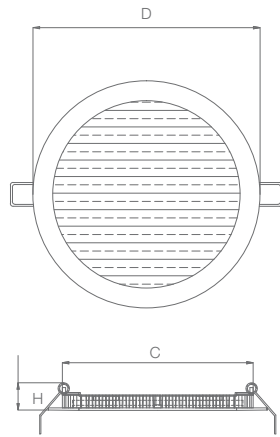

Downlights

Recess-mounted round panel with die cast aluminium housing

Neve Plus (Round)

Item Code	Wattage (w)	CCT (k)	Case No.
LNEP01R003XC	3	6500	20
LNEP01R003XN	3	4000	20
LNEP01R003XW	3	3000	20
LNEP01R006XC	6	6500	20
LNEP01R006XN	6	4000	20
LNEP01R006XW	6	3000	20
LNEP01R012XC	12	6500	10
LNEP01R012XN	12	4000	10
LNEP01R012XW	12	3000	10
LNEP01R015XC	15	6500	10
LNEP01R015XN	15	4000	10
LNEP01R015XW	15	3000	10
LNEP01R018XC	18	6500	10
LNEP01R018XN	18	4000	10
LNEP01R018XW	18	3000	10
LNEP01R024XC	24	6500	10
LNEP01R024XN	24	4000	10
LNEP01R024XW	24	3000	10

3 W Cutout: Ø 72 mm
Height: 20 mm

6 W Cutout: Ø 107 mm
Height: 20 mm

12 W Cutout: Ø 160 mm
Height: 20 mm

15 W Cutout: Ø 180 mm
Height: 20 mm

18 W Cutout: Ø 206 mm
Height: 20 mm

24 W Cutout: Ø 275 mm
Height: 20 mm

* THD < 10% for wattage ≥ 12 W.

Recess-mounted square panel with die cast aluminium housing

Neve Plus (Square)

Item Code	Wattage (w)	CCT (k)	Case No.
LNEP01S003XC	3	6500	20
LNEP01S003XN	3	4000	20
LNEP01S003XW	3	3000	20
LNEP01S006XC	6	6500	20
LNEP01S006XN	6	4000	20
LNEP01S006XW	6	3000	20
LNEP01S012XC	12	6500	10
LNEP01S012XN	12	4000	10
LNEP01S012XW	12	3000	10
LNEP01S015XC	15	6500	10
LNEP01S015XN	15	4000	10
LNEP01S015XW	15	3000	10
LNEP01S018XC	18	6500	10
LNEP01S018XN	18	4000	10
LNEP01S018XW	18	3000	10
LNEP01S024XC	24	6500	10
LNEP01S024XN	24	4000	10
LNEP01S024XW	24	3000	10