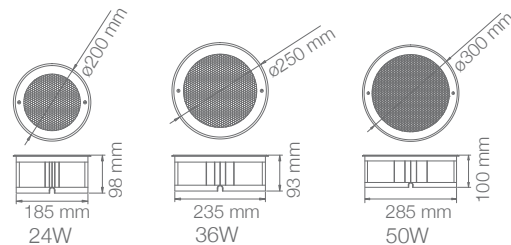

SPECIFICATIONS

Power Consumption	18 W / 24 W / 36 W / 50 W
Luminous Flux	90 Lm / W at 3000 K
Color Temperature	2700K / 3000K / 4000K / RGB / RGBW
Beam Angle	8° / 15° / 30° / 36° / 45° / 60° / 90°
Input Voltage	DC24 V / 100-277 V
Control	DMX / RDM / DALI / Remote / On-Off
Power Factor	≥0.95
Housing	Aluminium body + Stainless steel trim
Cover	Tempered glass
Dimensions	ø200 x H 90 / ø200 x H 95 / ø250 x H 95 / ø300 x H 90
IP Rating	IP67
IK Rating	IK09
Mounting	Recessed inground
Operating Temperature	-25 °C ~ +50 °C
THD	<10%
Lifespan	>50,000 Hrs (Ta=30 °C @L70)
Certificate	BIS / CE / RoHS