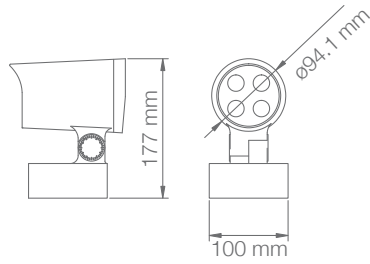

SPECIFICATIONS

Power Consumption	12 W
Luminous Flux	60 Lm / W at 3000 K
Color Temperature	2200 K / 3000 K / 4000 K / 5700 K / RGB / RGBW
Beam Angle	6° / 10° / 15° / 25° / 30° / 45° / 60° / 90°
Input Voltage	DC24 V / AC100-277 V
Control	DMX / RDM / DALI / Remote / On-Off
Power Factor	≥0.95
Housing	Aluminium body
Cover	PMMA Lens
Dimensions	Ø94 x 100 x 177
IP Rating	IP65
IK Rating	IK07
Mounting	Surface Mount / Spike
Operating Temperature	-30 °C ~ +45 °C
THD	<10%
Lifespan	>50,000 Hrs (Ta=30 °C @L70)
Certificate	BIS / CE / RoHS