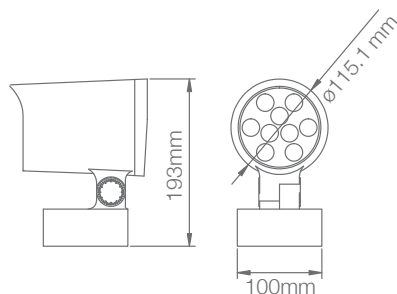

SPECIFICATIONS

Power Consumption	27 W
Luminous Flux	60 Lm / W at 3000 K
Color Temperature	2200 K / 3000 K / 4000 K / 5700 K / RGB / RGBW
Beam Angle	6° / 10° / 15° / 25° / 30° / 45° / 60° / 90°
Input Voltage	DC24 V / AC100-277 V
Control	DMX / RDM / DALI / Remote / On-Off
Power Factor	≥0.95
Housing	Aluminium body
Cover	PMMA Lens
Dimensions	Ø115 x 100 x 193
IP Rating	IP65
IK Rating	IK07
Mounting	Surface Mount / Spike
Operating Temperature	-30 °C ~ +45 °C
THD	<10%
Lifespan	>50,000 Hrs (Ta=30 °C @L70)
Certificate	BIS / CE / RoHS