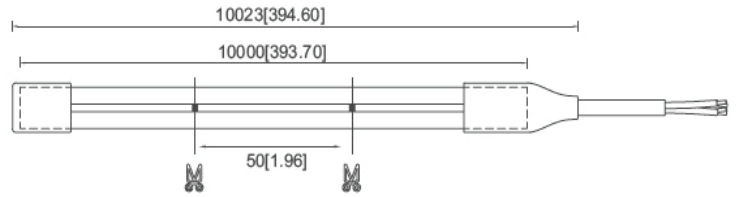

SPECIFICATIONS

Power Consumption	13 W
Luminous Flux	500 Lm / M at 4000 K
Color Temperature	3000 K / 4000 K / 6500 K / RGB / RGBW
Beam Angle	113°
Input Voltage	DC24 V
Control	DMX / RDM / DALI / Remote / On-Off
Power Factor	≥0.95
Housing	Silicon
Dimensions	W 12 x H 12
IP Rating	IP68
IK Rating	IK07
Mounting	Brackets / fixed profile / adjustable profile
Operating Temperature	-30 °C ~ +45 °C
THD	<10%
Lifespan	>50,000 Hrs (Ta=30 °C @L70)
Certificate	BIS / CE / RoHS