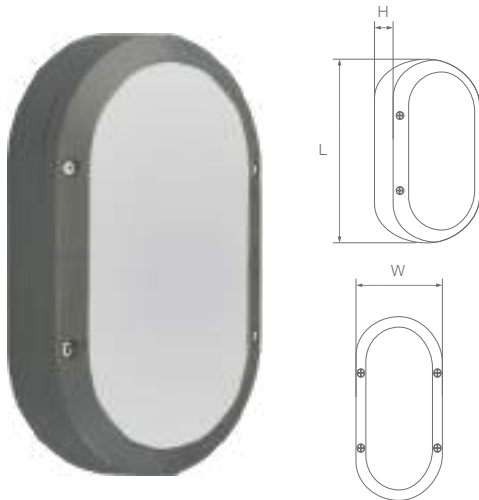

Industrial Lights

Bulk head with pressure die cast aluminium housing and acrylic diffuser (IP65 protection)