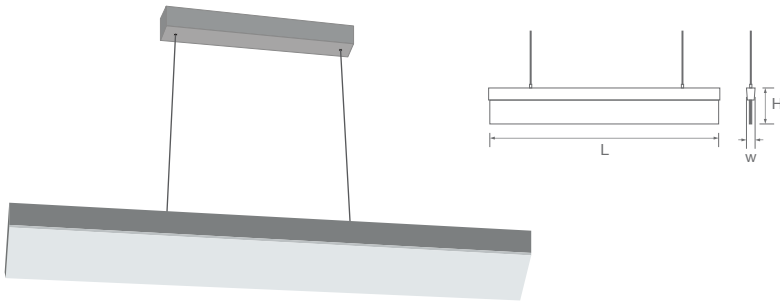

Designer Lights

Suspended opti-flow linear light with contemporary design for modern office spaces

Lattice

Item Code	Wattage (w)	CCT (k)	Case No.
LLTC01S040XN	40	4000	1
LLTC01S040XW	40	3000	1

Length x Width x Height: 1180 x 15 x 125 mm

Suspended light with contemporary design for modern office spaces (up and downlight) (50:50)