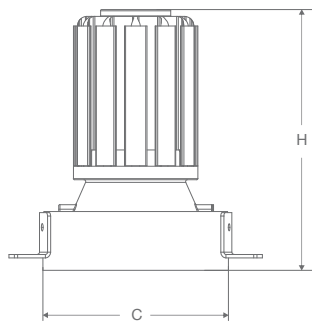

Recess-mounted COB based, trimless, fixed downlight with die cast aluminium housing. Adjustable height and tempered transparent glass diffuser with 36° beam angle

DAZY- Trimless (Deep-Recessed)

Item Code	Wattage (w)	CCT (k)	Case No.
LDZY01R008XC	8	6500	36
LDZY01R008XN	8	4000	36
LDZY01R008XW	8	3000	36
LDZY01R012XC	12	6500	27
LDZY01R012XN	12	4000	27
LDZY01R012XW	12	3000	27
LDZY01R018XC	18	6500	22
LDZY01R018XN	18	4000	22
LDZY01R018XW	18	3000	22

8 W Cutout: Ø62 mm
Height: 94 mm

12 W Cutout: Ø85 mm
Height: 115 mm

18 W Cutout: Ø100 mm
Height: 129 mm

Surface-mounted COB downlight with die cast aluminium housing and gold finish reflector and 30° beam angle

Eris Surface (Deep Surface)