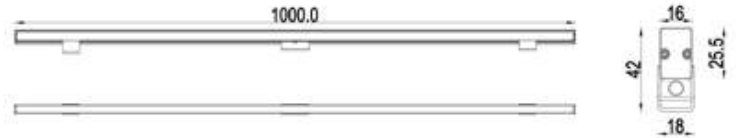

SPECIFICATIONS

Power Consumption	12 W
Luminous Flux	300 Lm @4000 K
Color Temperature	2700 K / 3000 K / 4000 K / 5000 K / 5700 K / 6500 K / RGB / RGBW
Beam Angle (50% I_{max})	130°
Input Voltage	DC24 V
Protection Class IEC	III
Control	DMX / RDM / DALI / Remote / On-Off
Pixel	8
Power Factor	≥0.95
Housing	Extruded aluminum 6063
Dimensions	W 1000 / W 18 x H 42
Diffuser	High strength optical PC
IP Rating	IP65 / IP66 / IP67 / IP68
IK Rating	IK06 / IK07
Mounting	Adjustable bracket
Operating Temperature	-35 °C ~ 60 °C (-31 °F ~ 140 °F)
THD	<10%
Lifespan	>50,000 Hrs (Ta=35 °C @L70)
Certificate	BIS / CE / RoHS