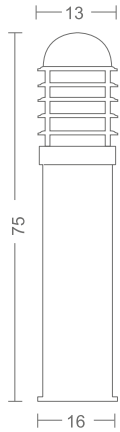

Features

- Decorative fixture
- Die cast aluminium housing
- Glass diffuser
- Black colour
- IP44

Product Code

400.075.NHG

Base Cap

E27