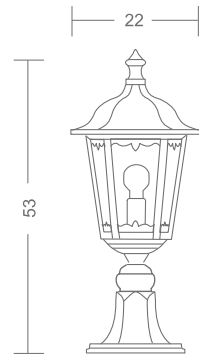

Romantica

Features

Decorative fixture (3000 K)
Die cast aluminium housing
Polycarbonate frosted diffuser
Black colour
IP43

Product Code

350.33L10H.NGG

Base Cap

E27

Neway

Features

Decorative fixture (3000 K)
Die cast aluminium housing
Polycarbonate diffuser
Grey colour
IP65

Product Code

405.03L10H.NHG

Wattage

10 W LED

Firenze

Features

Decorative fixture
Die cast aluminium housing
Glass diffuser
Black colour
IP43

Product Code

330.33.NGG

Base Cap

E27