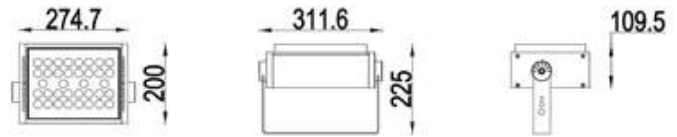

SPECIFICATIONS

Power Consumption	72 W
Luminous Flux	5760 Lm @4000 K
Color Temperature	2700 K / 3000 K / 4000 K / 5000 K / 5700 K / 6500 K / RGB / RGBW
Beam Angle (50% I_{max})	8° / 15° / 30° / 40° / 60° / 80° / 30 x 60°
Input Voltage	AC100-240 V 50 / 60Hz
Protection Class IEC	I
Control	DMX / RDM / DALI / Remote / On-Off
Power Factor	≥0.95
Housing	Extruded aluminum 6063
Cover	Toughened glass
Dimensions	W 274.7 x H 200 / W 311.6 x H 225
IP Rating	IP66 / IP67
IK Rating	IK08
Mounting	Adjustable bracket
Operating Temperature	-35 °C ~ 60 °C (-31 °F ~ 140 °F)
THD	<10%
Lifespan	>50,000 Hrs (Ta=35 °C @L70)
Certificate	BIS / CE / RoHS