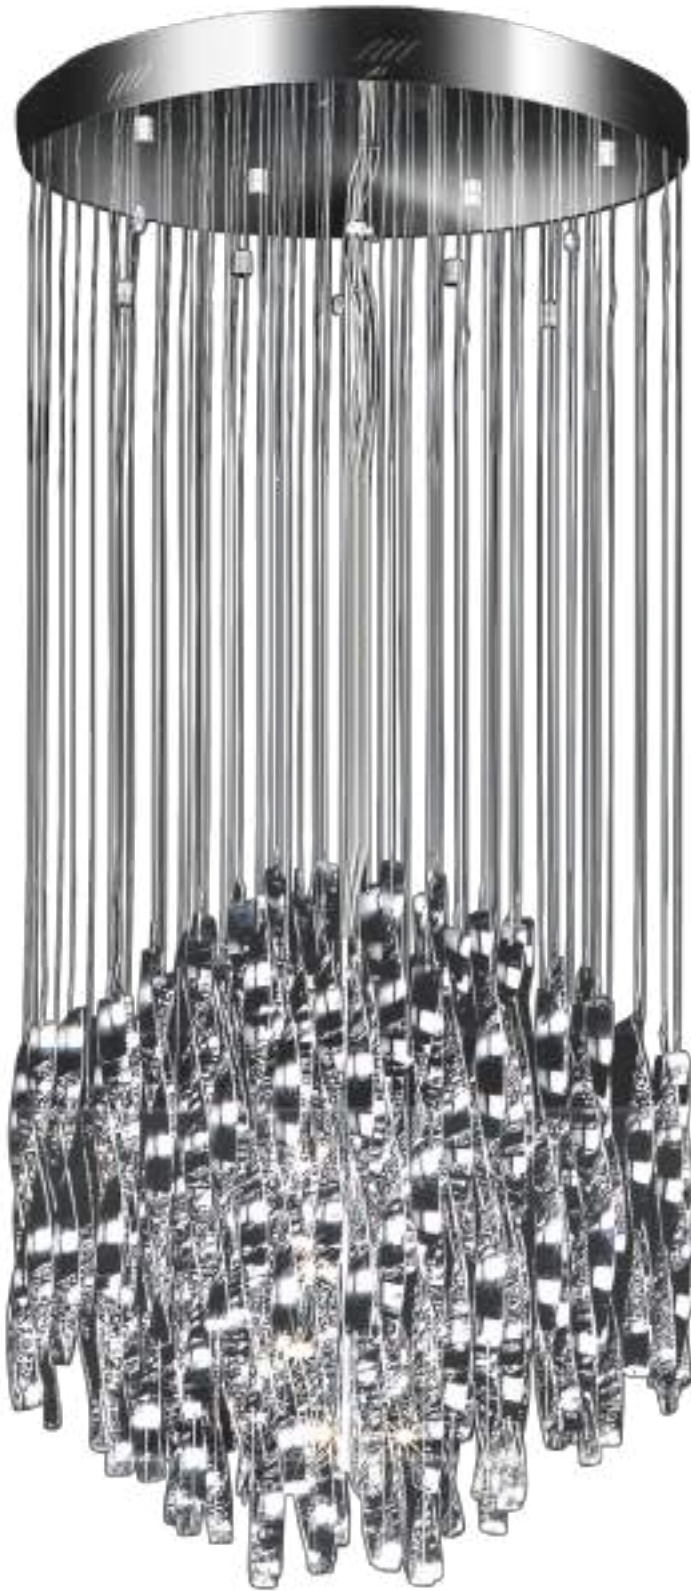

JES-CHR-MD400500618C

Description: 1 Tier metal string with chrome finishing ceiling light

Fixture Height: 1500

Standard Packaging Box: 1

Net Weight (Kg): 18

Lamp: G9 LED 4 W x 8

L	W	D	H
680	1500