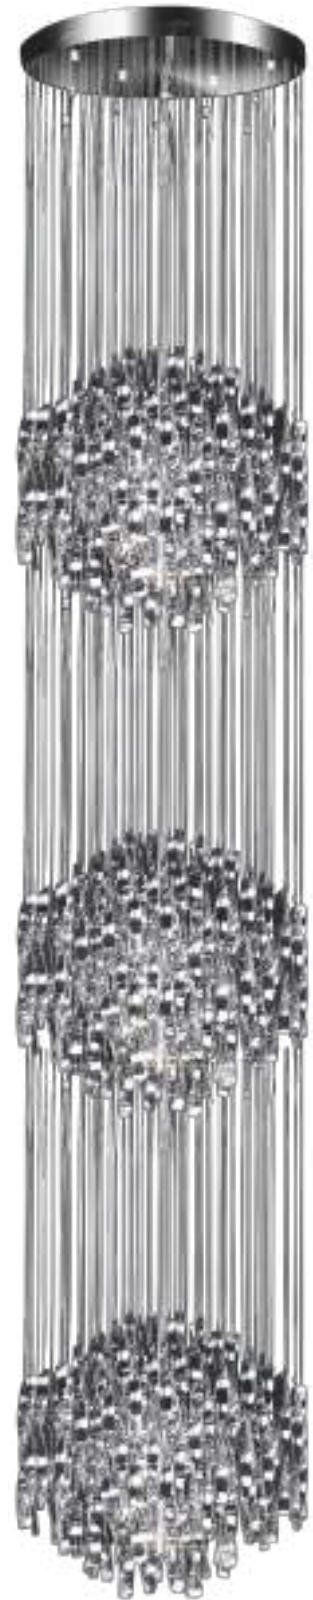

JES-CHR-MD400500654C

Description: 3 Tier metal string with chrome finishing ceiling light

Fixture Height: 2500

Standard Packaging Box: 1

Net Weight (Kg): 38

Lamp: G9 Bulb 4 W x 24

L	W	D	H
680	2500