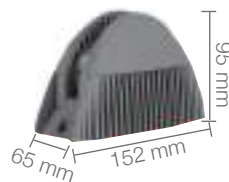

SPECIFICATIONS

Power Consumption	16 W
Luminous Flux	342 Lm (at full on mode)
Color Temperature	3000 K / 4000 K / 5700 K / R / G / B
Beam Angle	3 x 180°
Input Voltage	DC24 V / 100-277 V
Control	DMX / RDM / DALI / Remote / On-Off
Power Factor	≥0.95
Housing	Die cast aluminium body
Cover	PC Reflector
Dimensions	L 152 x W 65 x H 95
IP Rating	IP66
IK Rating	IK10
Mounting	Surface mount
Operating Temperature	-30 °C ~ +45 °C
THD	<10%
Lifespan	>50,000 Hrs (Ta=30 °C @L70)
Certificate	BIS / CE / RoHS