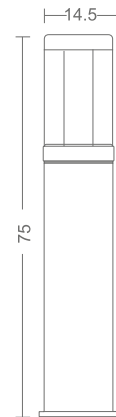

Titano

**Features**

- Decorative fixture
- Die cast extruded aluminium housing
- Polycarbonate transparent diffuser
- Grey colour / wood colour
- IP65

**Product Code**

825.K075L10H.NHG

**Wattage**

10 W LED