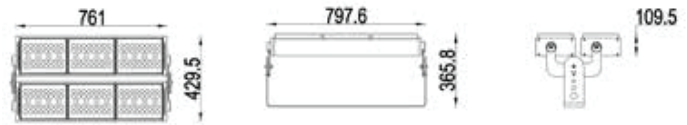

SPECIFICATIONS

Power Consumption	432 W
Luminous Flux	35424 Lm @4000 K
Color Temperature	2700 K / 3000 K / 4000 K / 5000 K / 5700 K / 6500 K / RGB / RGBW
Beam Angle (50% I_{max})	8° / 15° / 30° / 40° / 60° / 80° / 30 x 60°
Input Voltage	AC100-240 V 50 / 60Hz
Protection Class IEC	I
Control	DMX / RDM / DALI / Remote / On-Off
Power Factor	≥0.95
Housing	Extruded aluminum 6063
Cover	Toughened glass
Dimensions	W 761 x H 429.5 / W 797.6 x H 365.8
IP Rating	IP66 / IP67
IK Rating	IK08
Mounting	Adjustable bracket
Operating Temperature	-35 °C ~ 60 °C (-31 °F ~ 140 °F)
THD	<10%
Lifespan	>50,000 Hrs (Ta=35 °C @L70)
Certificate	BIS / CE / RoHS