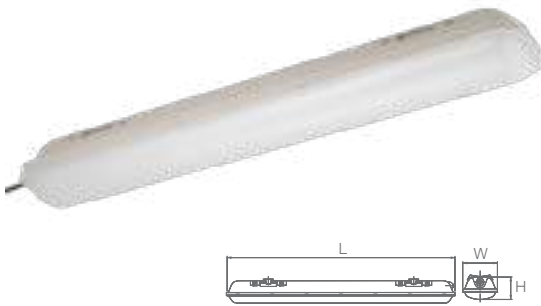

Pride (Weather Proof IP65 rated)

Item Code	Wattage (w)	CCT (k)	Case No.
LPRD01X020XC	20	6000	1
LPRD01X020XW	20	3000	1
LPRD01X040XC	40	6000	1
LPRD01X040XW	40	3000	1

20 W

Length: 590 mm
Width: 86 mm
Height: 67 mm

40 W

Length: 1180 mm
Width: 86 mm
Height: 67 mm

Single or twin tube with powder coated MS box