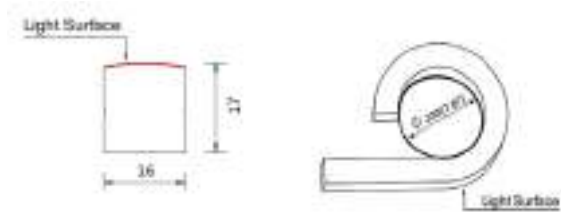

SPECIFICATIONS

Power Consumption	18 W
Luminous Flux	1100 Lm / M at 4000 K
Color Temperature	3000 K / 4000 K / 6500 K / RGB / RGBW
Beam Angle	114°
Input Voltage	AC100-240 V / DC24 V
Control	DMX / RDM / DALI / Remote / On-Off
Dimensions	W 16 x H 17 x L (Length can be customised)
Power Factor	≥0.95
Housing	Silicon
IP Rating	IP68
IK Rating	IK07
Mounting	Brackets / fixed profile / adjustable profile
Operating Temperature	-30 °C ~ +45 °C
THD	<10%
Lifespan	>50,000 Hrs (Ta=30 °C @L70)
Certificate	BIS / CE / RoHS