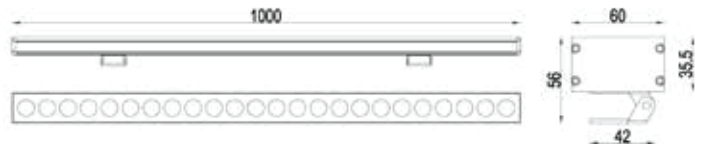

SPECIFICATIONS

Power Consumption	72 W
Luminous Flux	5184 Lm @4000 K
Color Temperature	2700 K / 3000 K / 4000 K / 5000 K / 5700 K / 6500 K / RGB / RGBW
Beam Angle (50% I_{max})	10° / 15° / 30° / 45° / 60° / 80° / 12 x 20° / 12 x 45°
Input Voltage	AC100-240 V 50 / 60Hz
Protection Class IEC	I
Control	DMX / RDM / DALI / Remote / On-Off
Power Factor	≥0.95
Housing	Extruded aluminum 6063
Cover	Toughened glass
Dimensions	W 1000 / W 60 / W 42 x H 56
IP Rating	IP66 / IP67
IK Rating	IK08
Mounting	Adjustable bracket
Operating Temperature	-35 °C ~ 60 °C (-31 °F ~ 140 °F)
THD	<10%
Lifespan	>50,000 Hrs (Ta=35 °C @L70)
Certificate	BIS / CE / RoHS