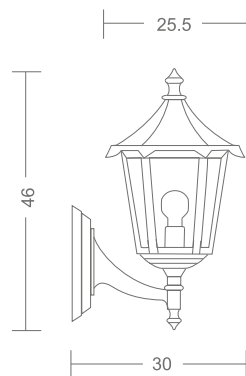

Pisa

Features

- Decorative fixture
- Die cast aluminium housing
- Glass diffuser
- Black colour
- IP43

Product Code

300.00.NGG

Base Cap

E27